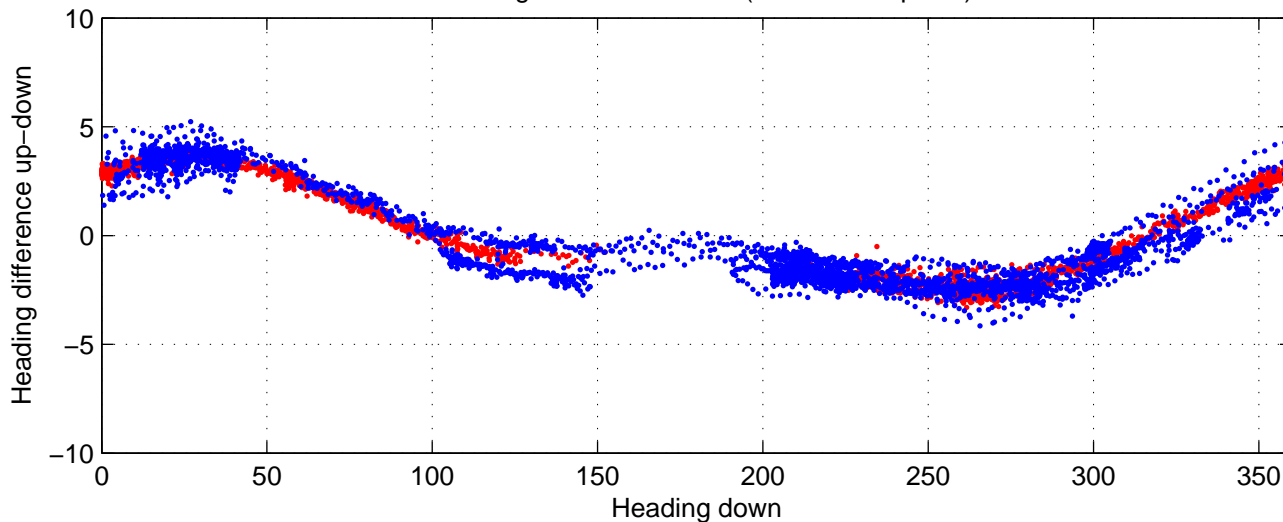

P16N station #191 (V7) Figure 6

Heading offset : -88.7986 (r/b: down-/upcast)

Pitch offset : -1.6638

Roll offset : -1.5454