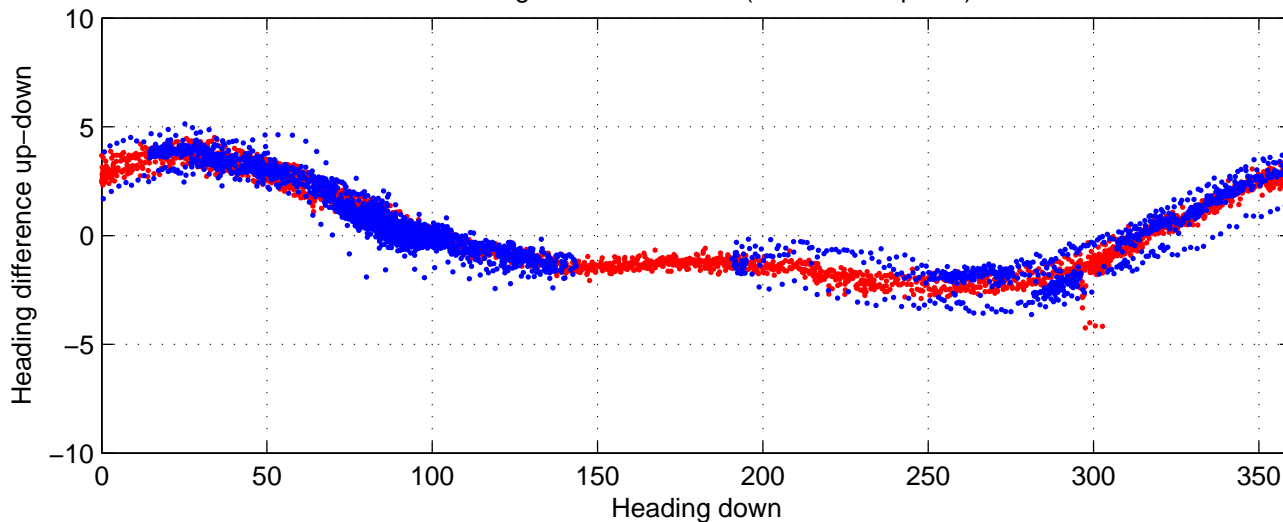

P16N station #193 (V7) Figure 6

Heading offset : -88.7469 (r/b: down-/upcast)

Pitch offset : -1.6857

Roll offset : -1.3906