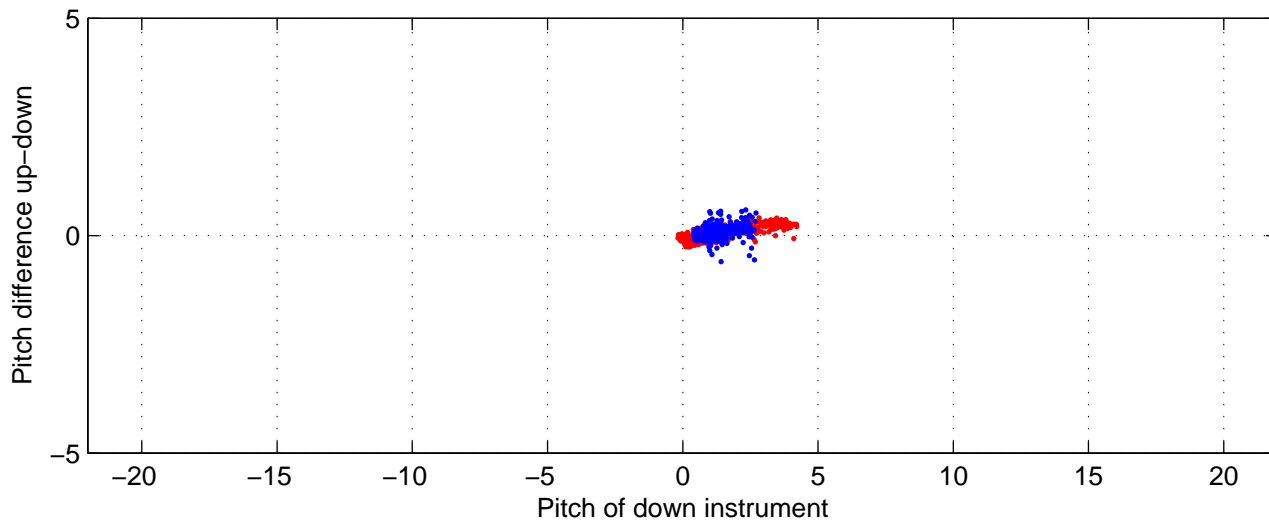

P16N station #196 (V7) Figure 6

Heading offset : -88.2173 (r/b: down-/upcast)

Pitch offset : -1.6541

Roll offset : -1.4002