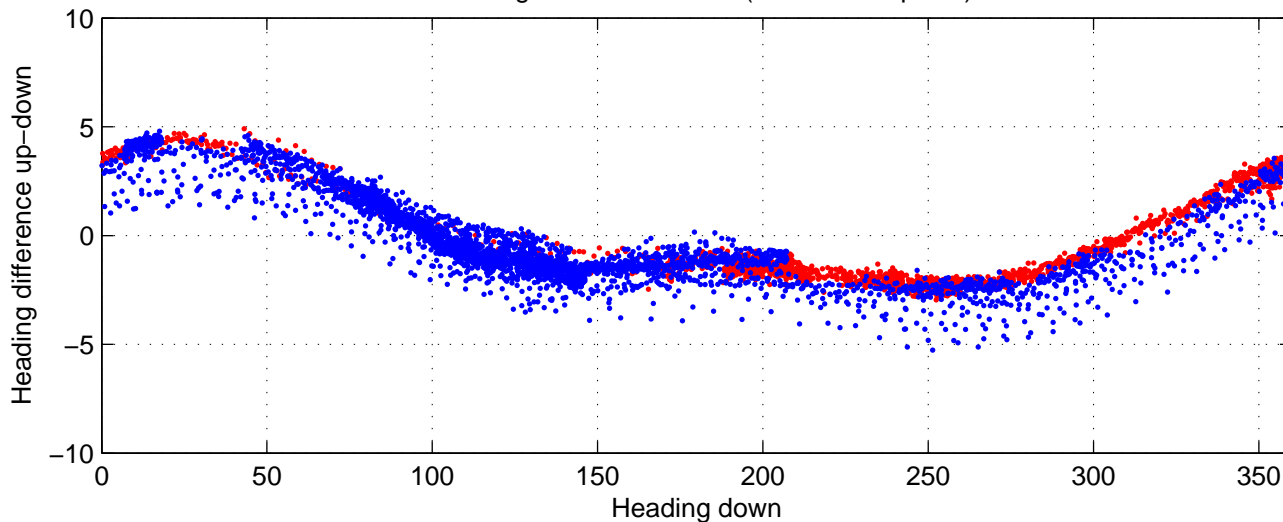

P16N station #196 (V7) Figure 6

Heading offset : -88.2173 (r/b: down-/upcast)

Pitch offset : -1.6541

Roll offset : -1.4002