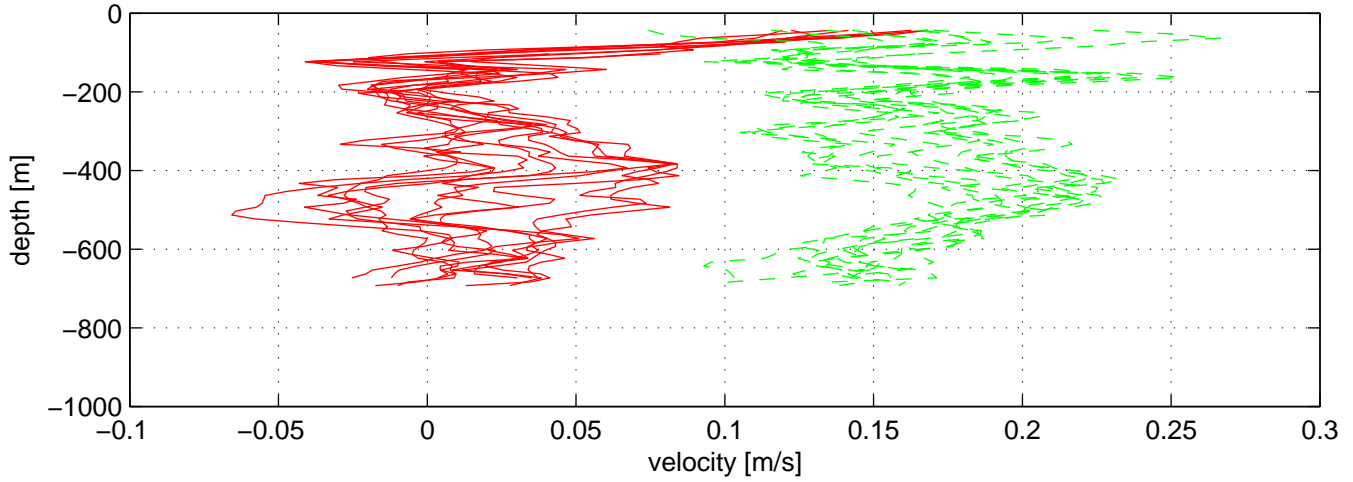

# P16N station #203 (V7)

SADCP U(-r) and V(--g) profiles

ship nav (g.) start (bp) end (kp) SADCP (rp)