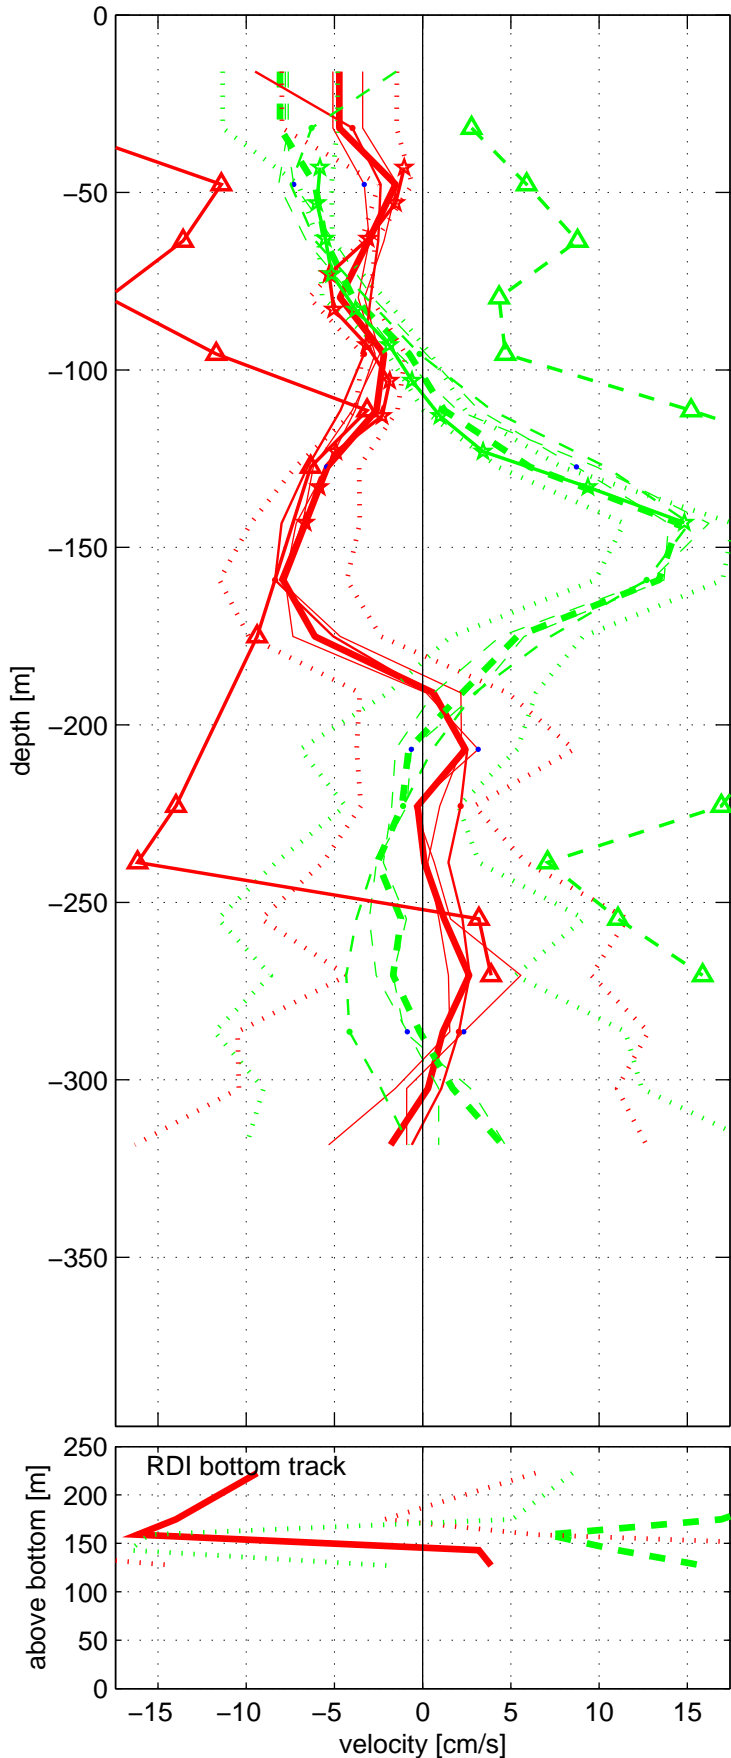

Station : P16N station #207 (V7) Figure 1

U(-) V(--); blue dots down cast; dotted shear; pentagon SADC Start: 56 N 47.3772' 135 W 57.0354'

23-Jun-2015 17:17:29
 End: 56 N 47.4018' 135 W 57.0270'
 23-Jun-2015 17:39:56
 u-mean: -2 [cm/s] v-mean 0 [cm/s]
 binsize do: 16 [m] binsize up: 16 [m]
 mag. deviation 19.4
 wdifff: 0.2 pglim: 0 elim 0.5
 bar:1.0 bot:1.0 sad:1.0
 weightmin 0.1 weightpower: 1.0
 max depth: 219 [m] bottom: 398 [m]

range of instruments (red) single ping (-b) (blue)