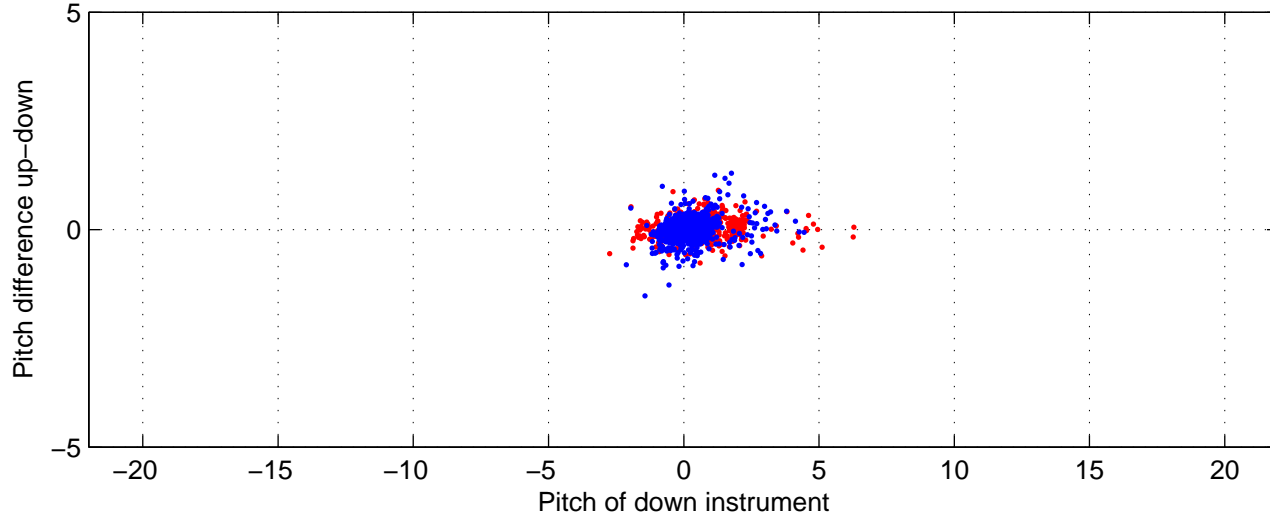

I08S station #2 (V2) Figure 6

Heading offset : -15.4495 (r/b: down-/upcast)

Pitch offset : 0.33549

Roll offset : 0.26787