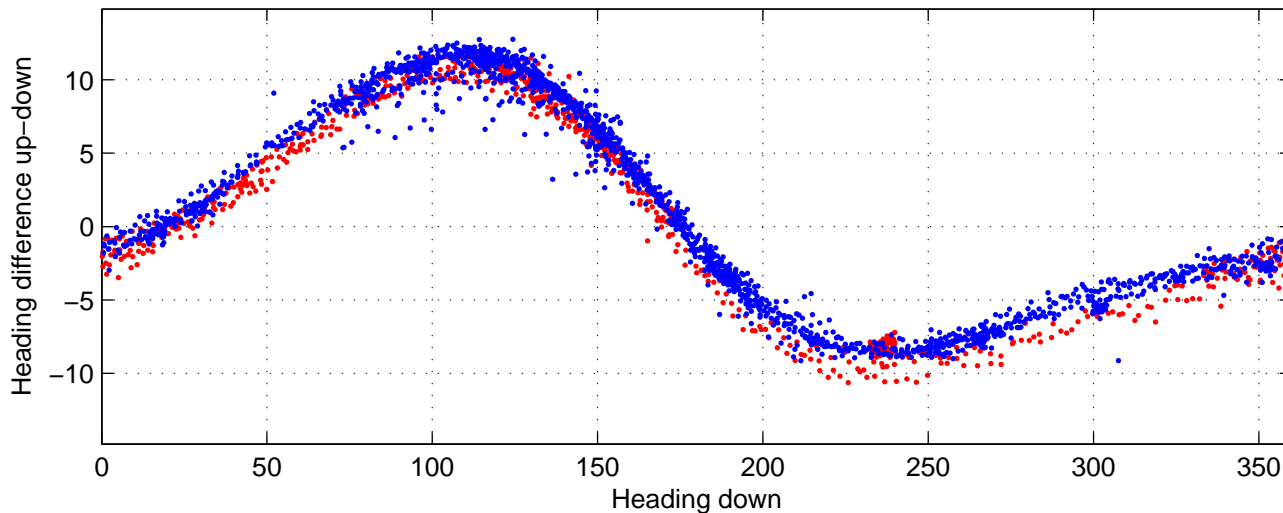

I08S station #2 (V2) Figure 6

Heading offset : -15.4495 (r/b: down-/upcast)

Pitch offset : 0.33549

Roll offset : 0.26787