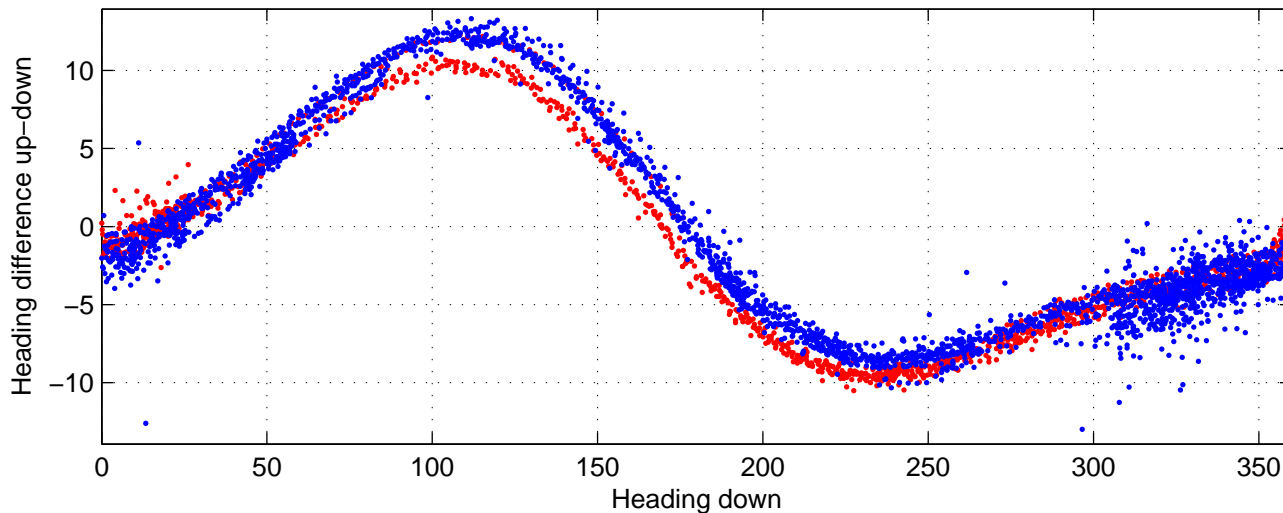

I08S station #3 (V2) Figure 6

Heading offset : -15.3628 (r/b: down-/upcast)

Pitch offset : 0.3347

Roll offset : 0.16359