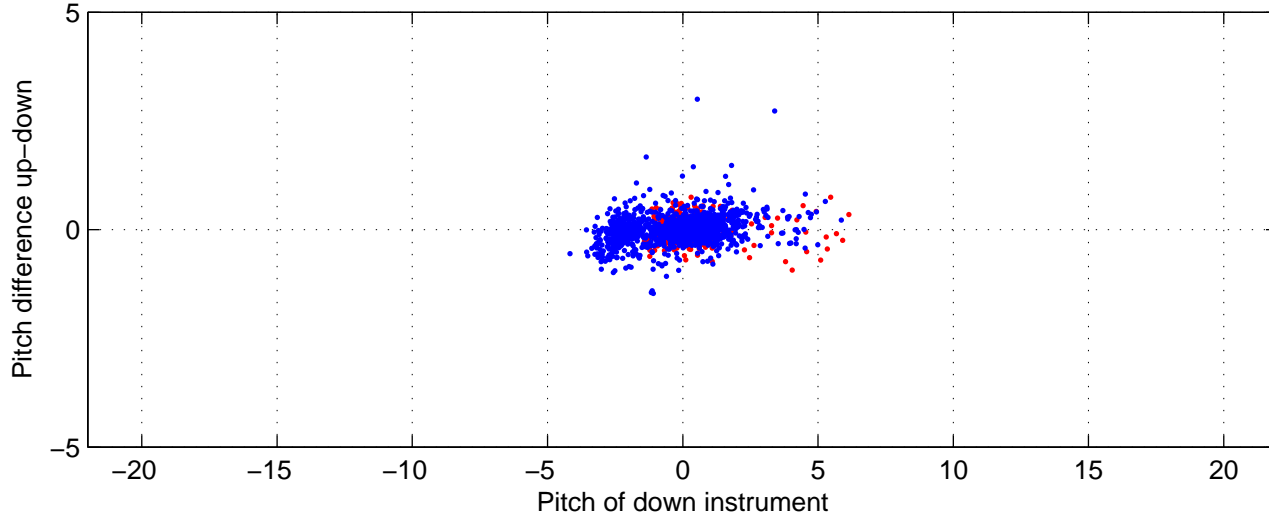

I08S station #3 (V2) Figure 6

Heading offset : -15.3628 (r/b: down-/upcast)

Pitch offset : 0.3347

Roll offset : 0.16359