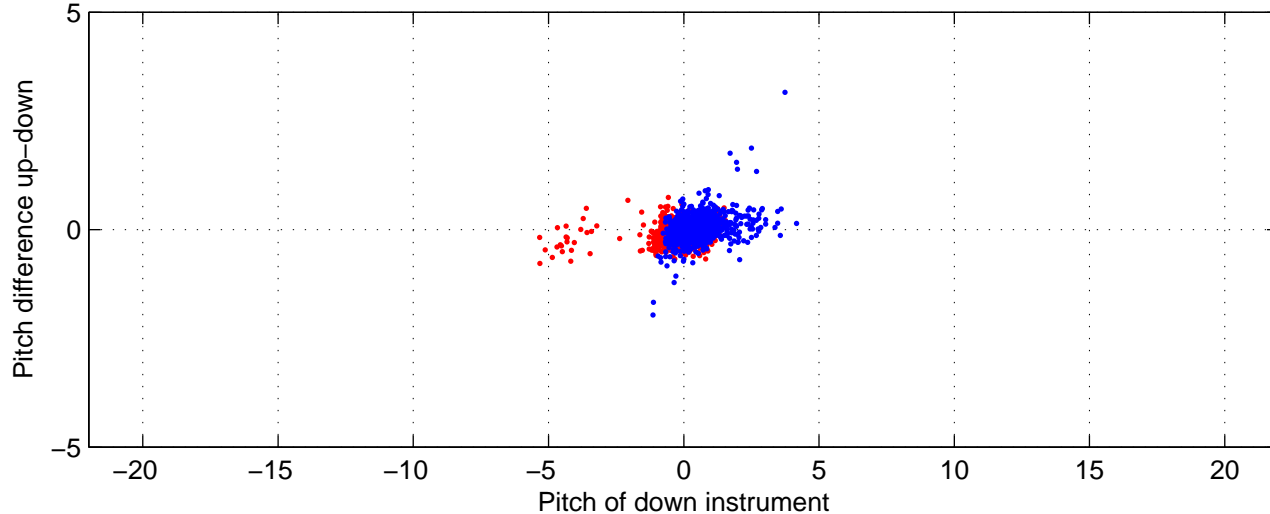

I08S station #4 (V2) Figure 6

Heading offset : -15.4068 (r/b: down-/upcast)

Pitch offset : 0.33013

Roll offset : 0.28931