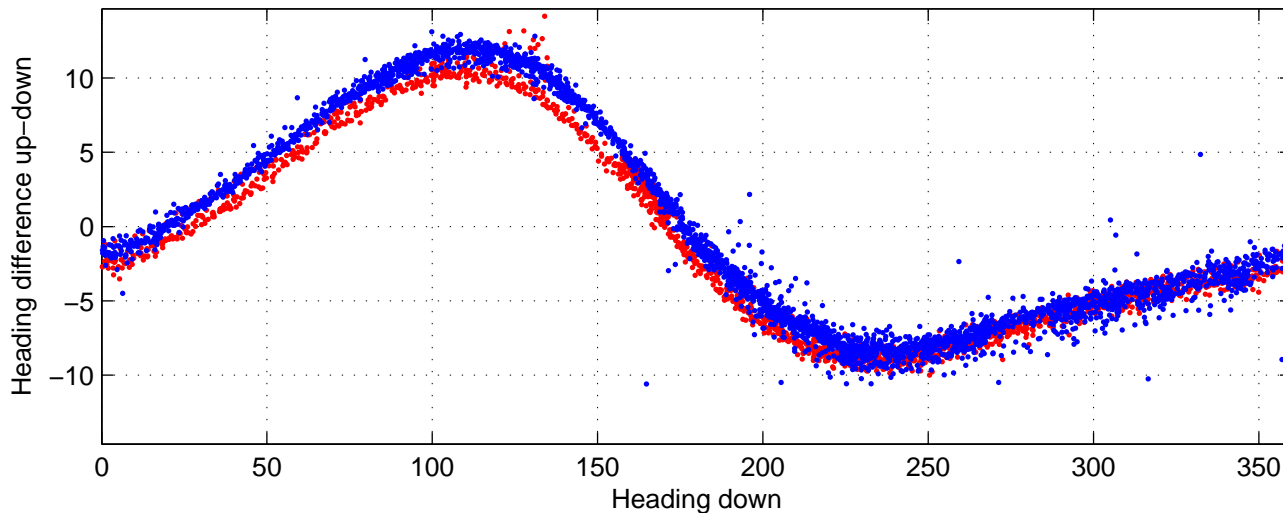

I08S station #4 (V2) Figure 6

Heading offset : -15.4068 (r/b: down-/upcast)

Pitch offset : 0.33013

Roll offset : 0.28931