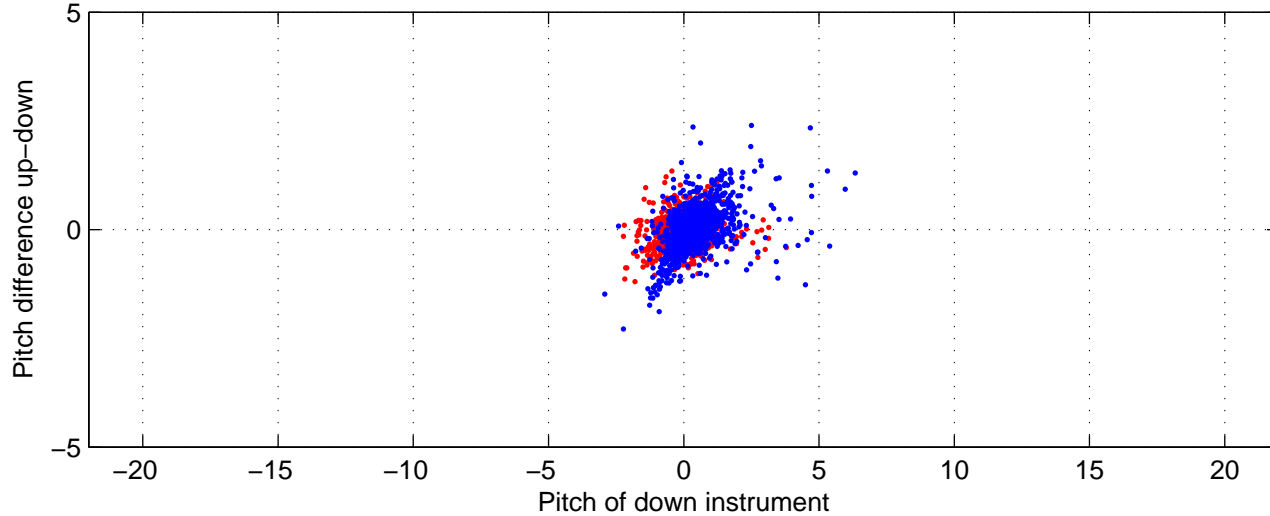

I08S station #5 (V2) Figure 6

Heading offset : -15.4412 (r/b: down-/upcast)

Pitch offset : 0.33728

Roll offset : 0.33718