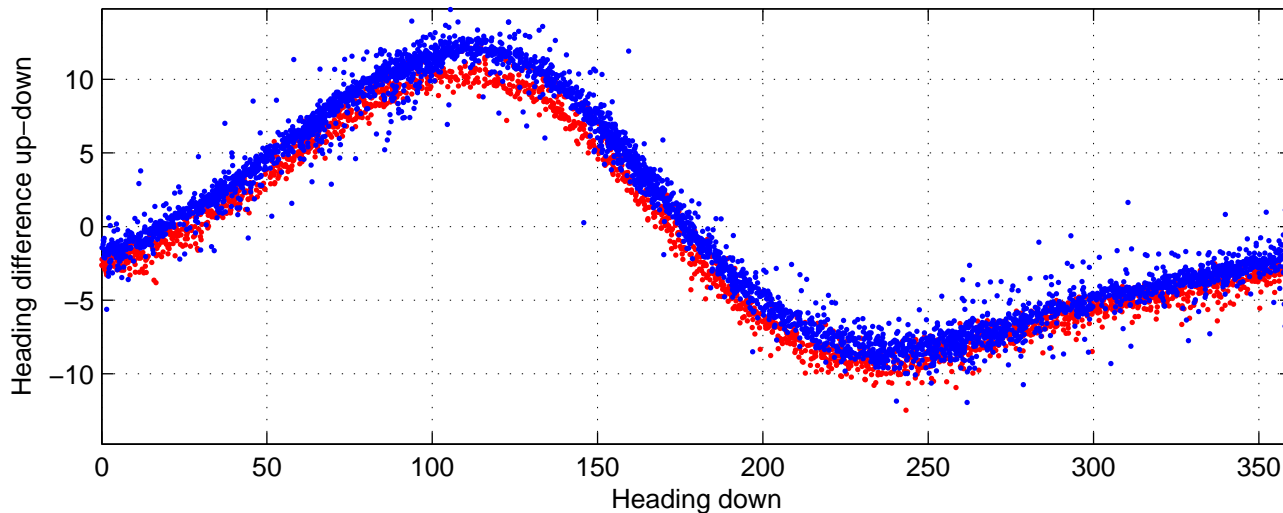

I08S station #5 (V2) Figure 6

Heading offset : -15.4412 (r/b: down-/upcast)

Pitch offset : 0.33728

Roll offset : 0.33718