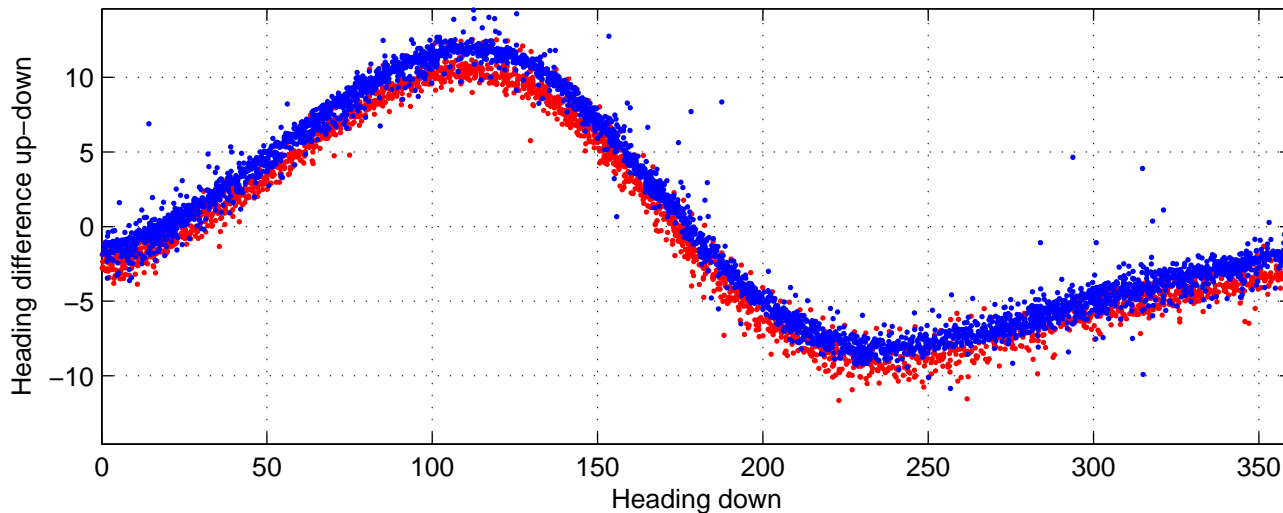

# I08S station #6 (V2) Figure 6

Heading offset : -15.28 (r/b: down-/upcast)

Pitch offset : 0.36205

Roll offset : 0.38184