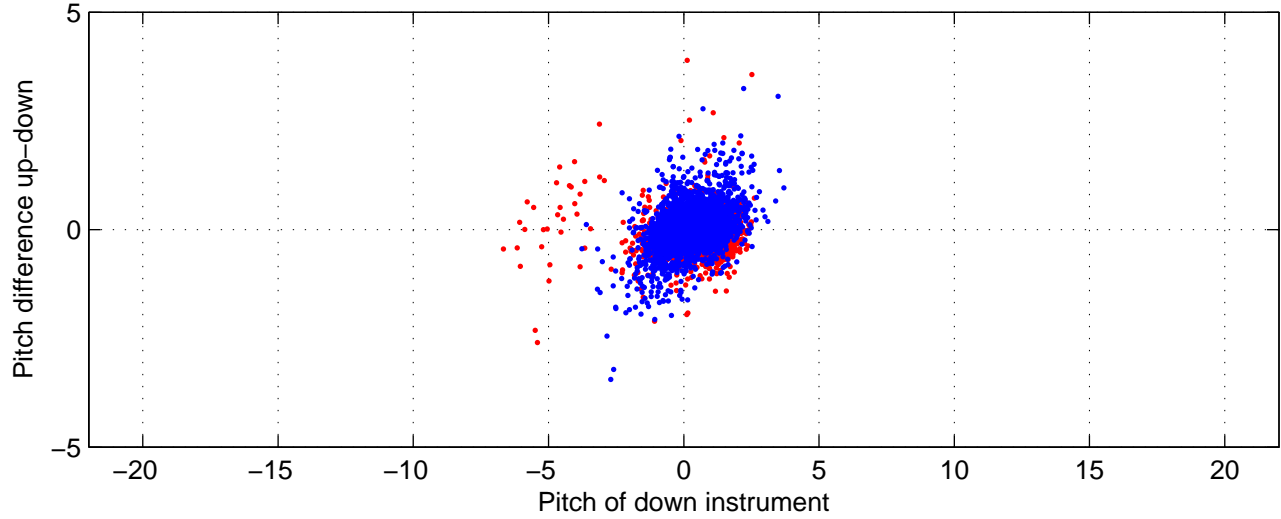

I08S station #8 (V2) Figure 6

Heading offset : -15.5495 (r/b: down-/upcast)

Pitch offset : 0.32626

Roll offset : 0.44598