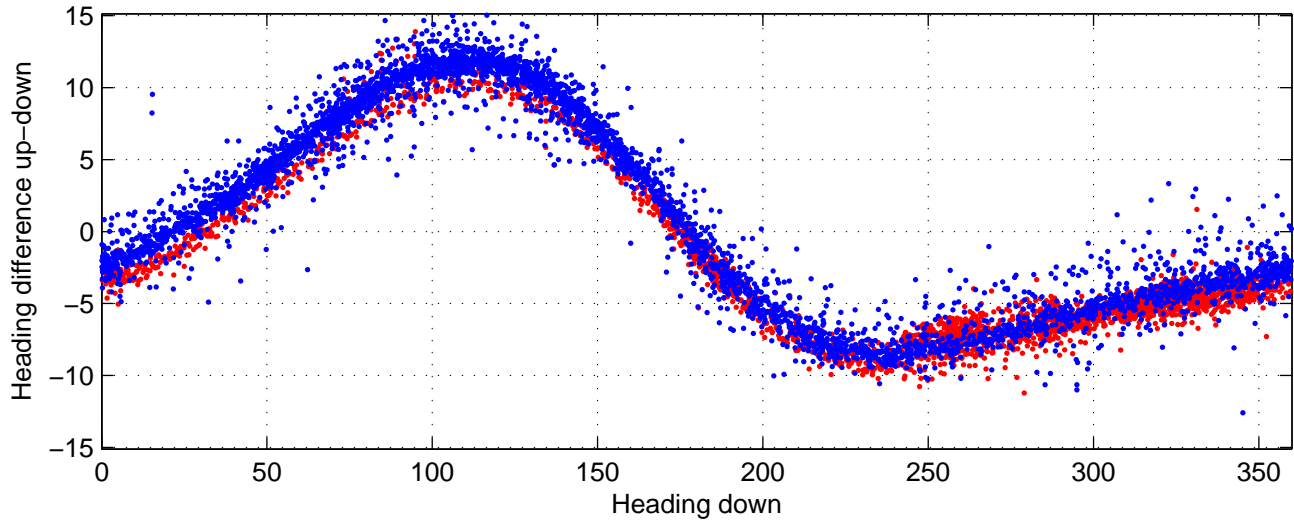

I08S station #8 (V2) Figure 6

Heading offset : -15.5495 (r/b: down-/upcast)

Pitch offset : 0.32626

Roll offset : 0.44598