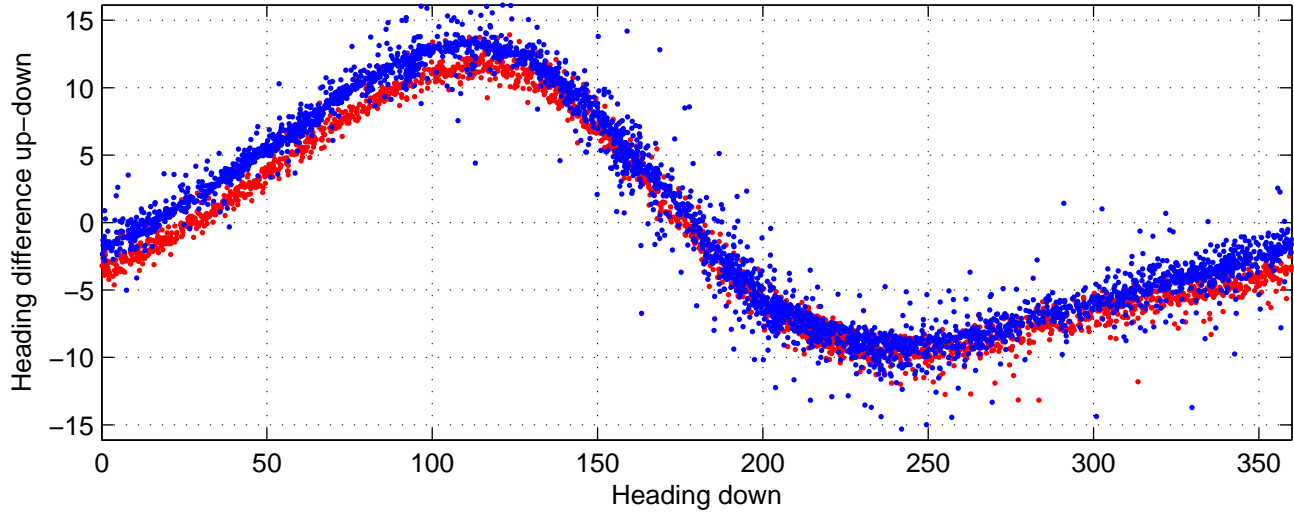

# I08S station #12 (V2) Figure 6

Heading offset : -15.0306 (r/b: down-/upcast)

Pitch offset : 0.33763

Roll offset : 0.50244