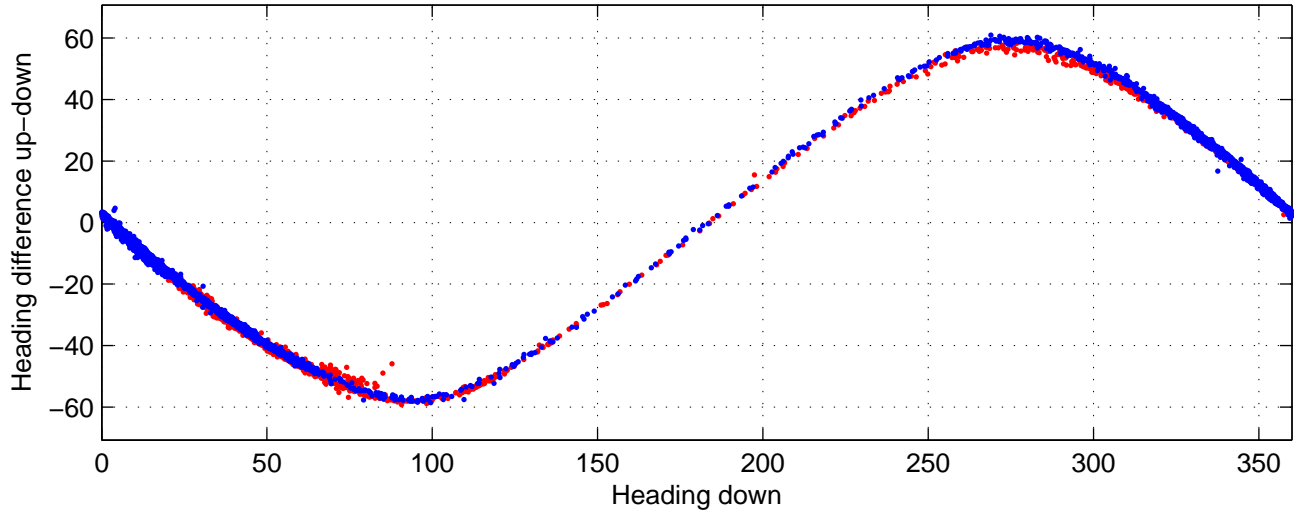

I08S station #84 (V2) Figure 6

Heading offset : -99.5148 (r/b: down-/upcast)

Pitch offset : -1.0849

Roll offset : -0.17549