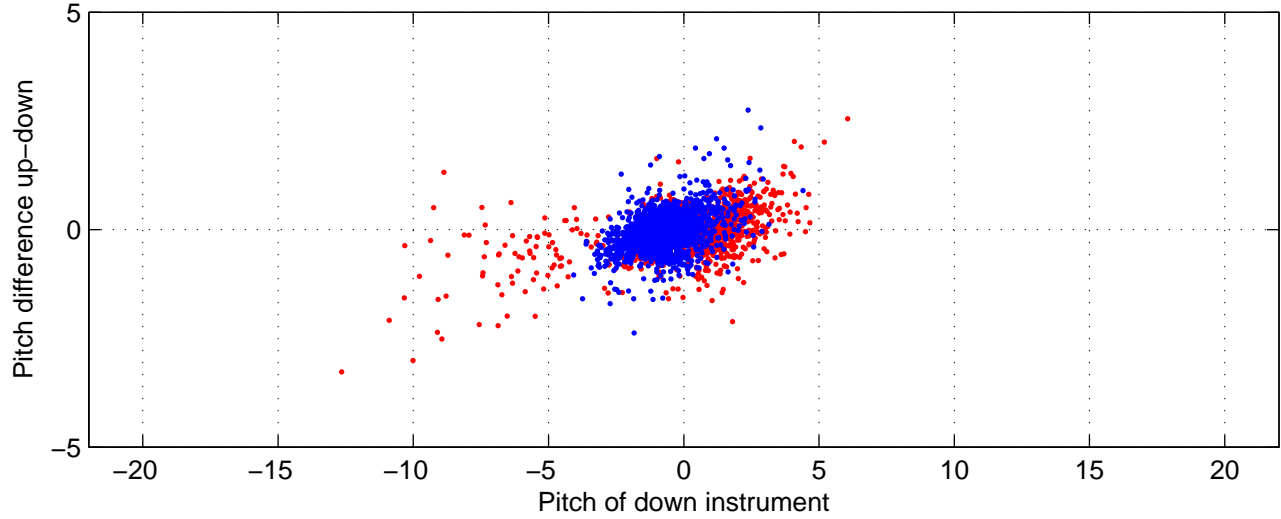

I08S station #84 (V2) Figure 6

Heading offset : -99.5148 (r/b: down-/upcast)

Pitch offset : -1.0849

Roll offset : -0.17549