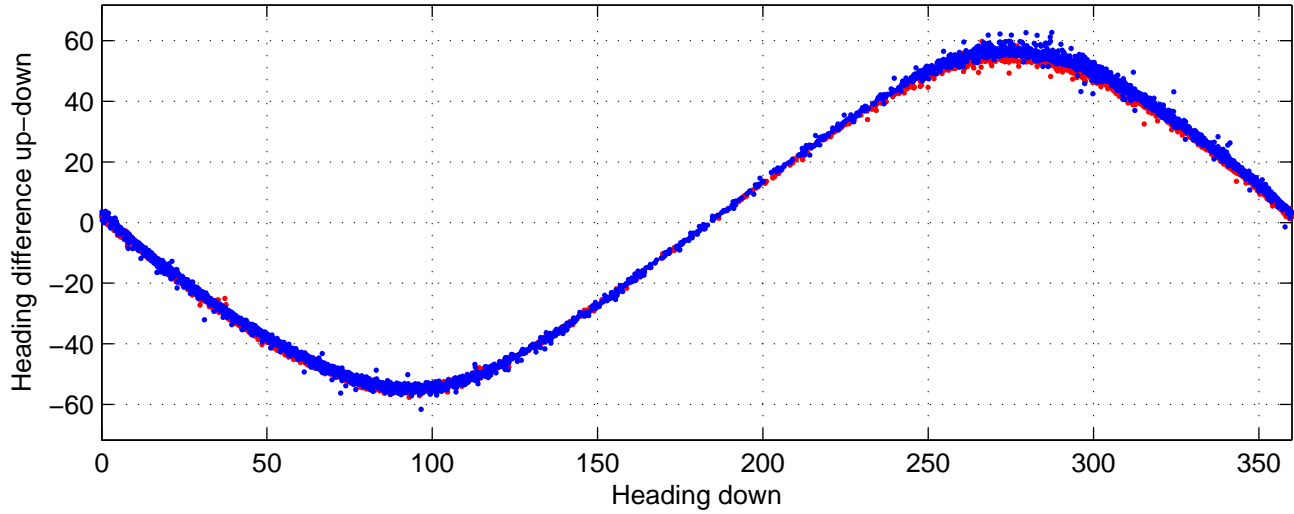

I08S station #85 (V2) Figure 6

Heading offset : -99.1722 (r/b: down-/upcast)

Pitch offset : -1.0279

Roll offset : -0.24862