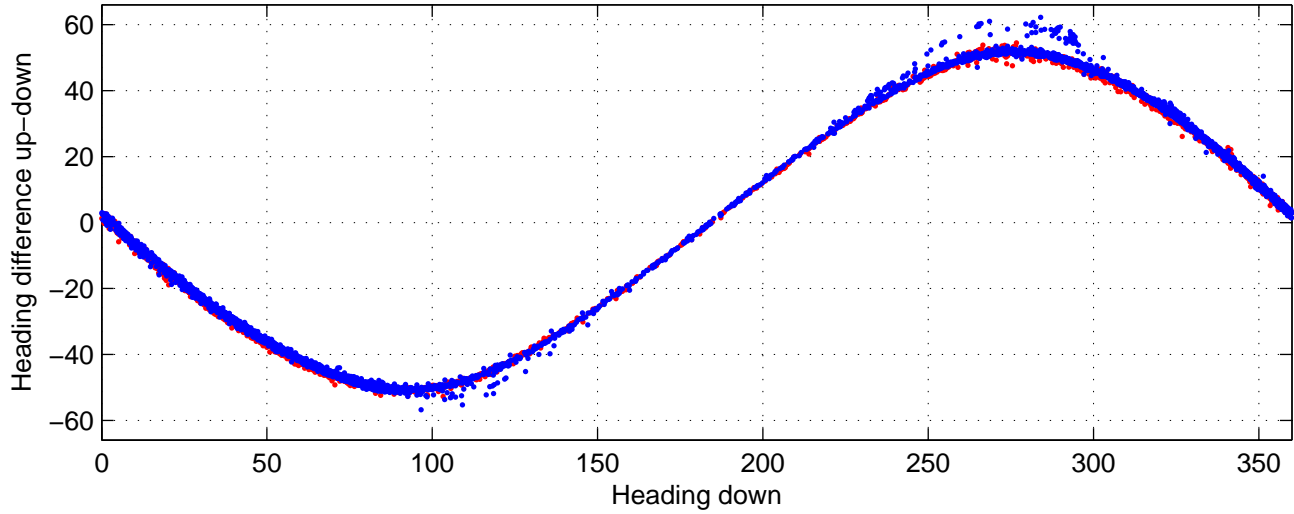

I08S station #87 (V2) Figure 6

Heading offset : -99.2912 (r/b: down-/upcast)

Pitch offset : -1.0123

Roll offset : -0.25472