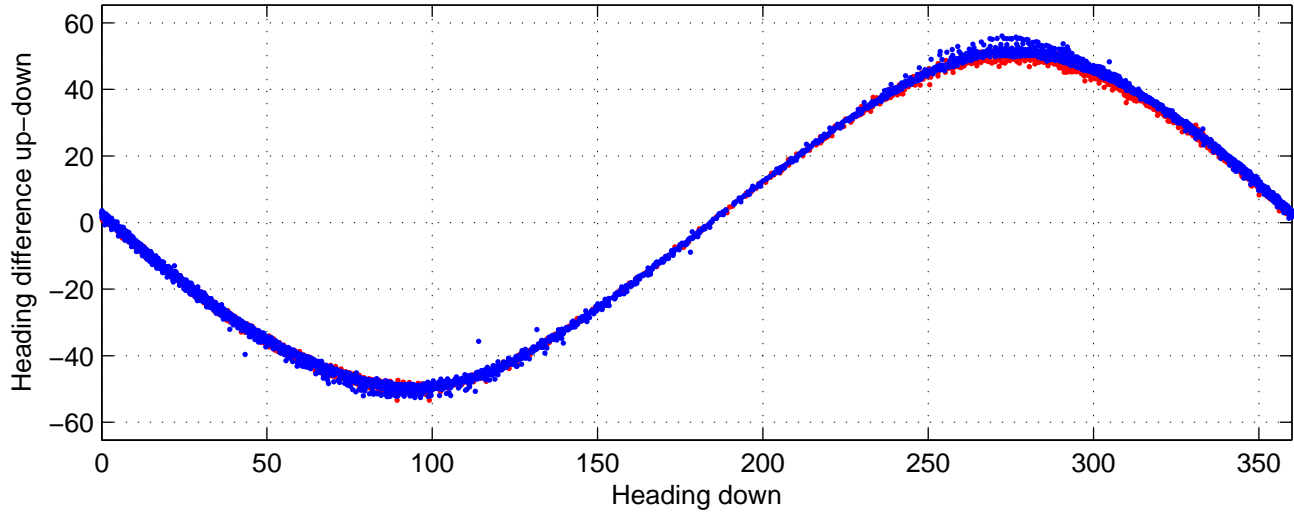

# I08S station #88 (V2) Figure 6

Heading offset :  $-99.1491$  (r/b: down-/upcast)

Pitch offset :  $-0.99998$

Roll offset :  $-0.27048$