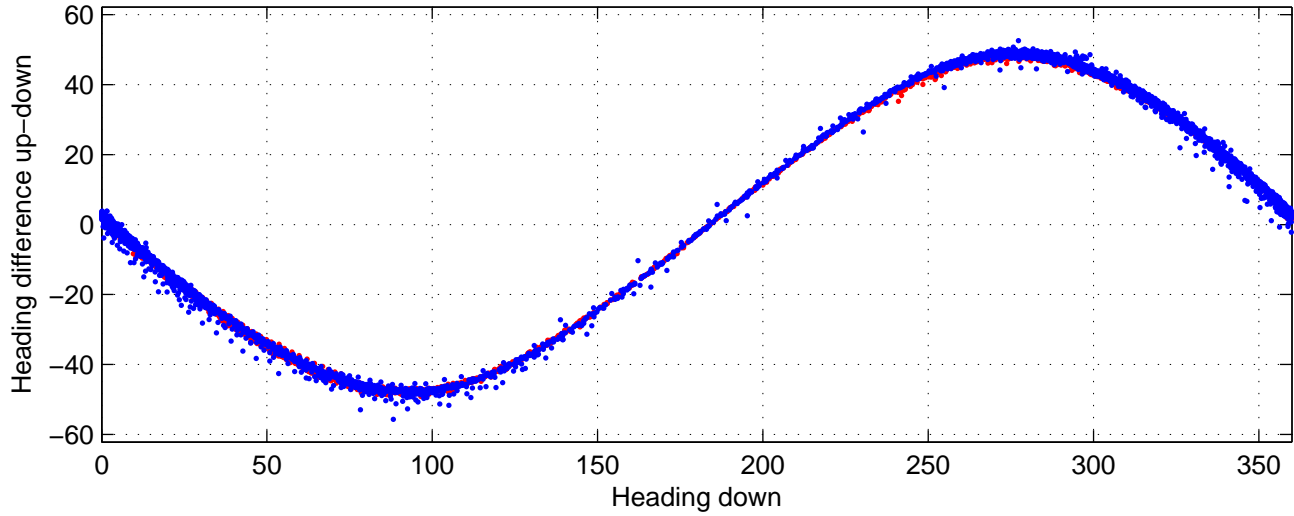

I08S station #89 (V2) Figure 6

Heading offset : -99.1116 (r/b: down-/upcast)

Pitch offset : -1.0023

Roll offset : -0.26693