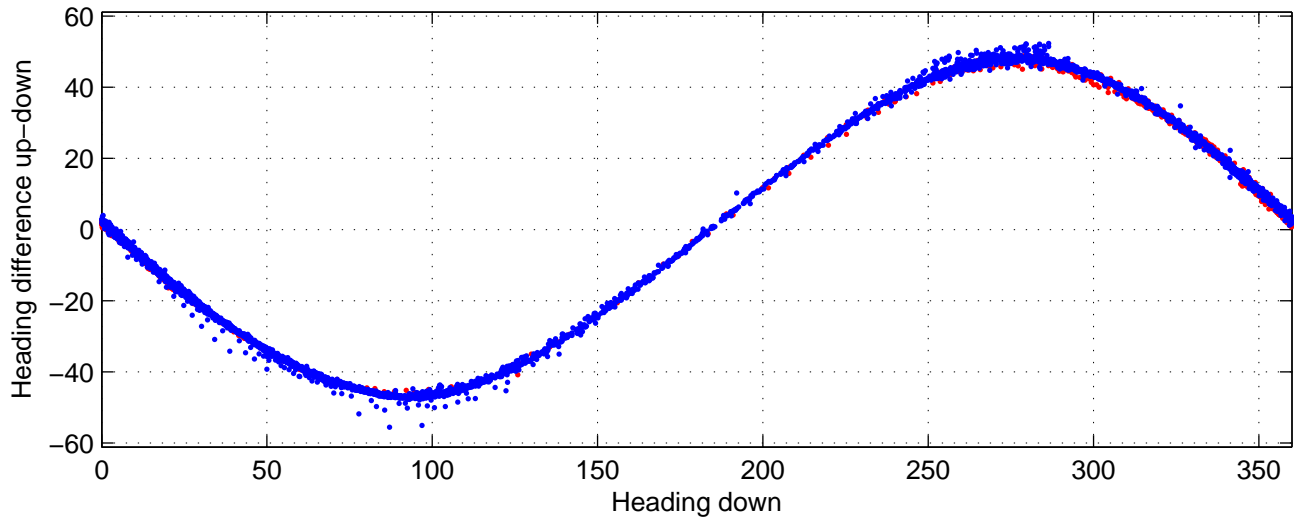

I08S station #90 (V2) Figure 6

Heading offset : -99.3757 (r/b: down-/upcast)

Pitch offset : -0.91892

Roll offset : -0.22723