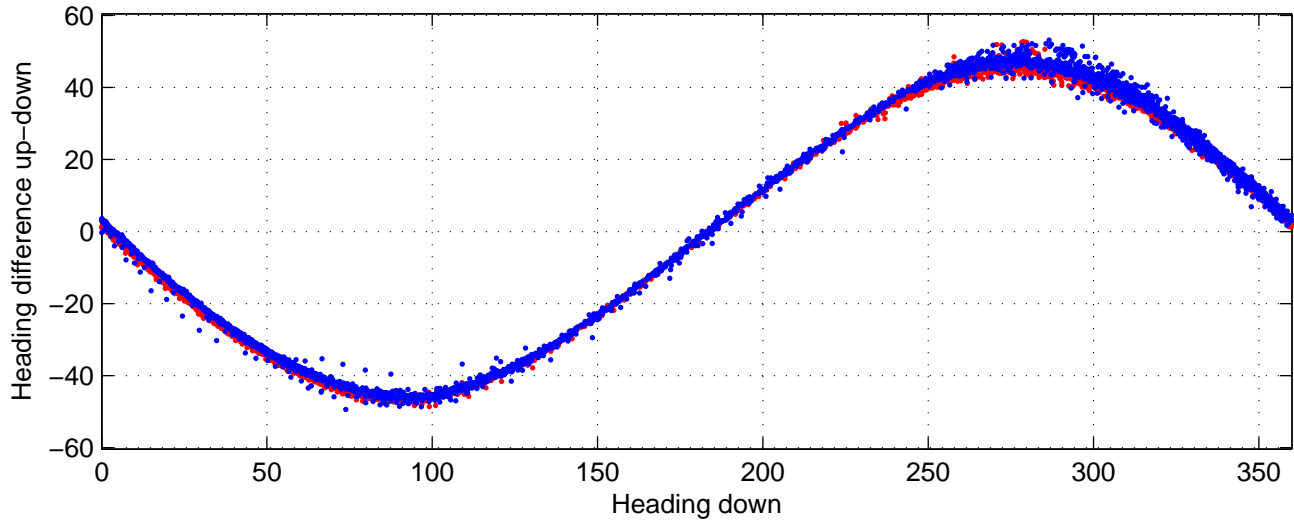

I08S station #91 (V2) Figure 6

Heading offset : -99.2266 (r/b: down-/upcast)

Pitch offset : -0.98279

Roll offset : -0.25696