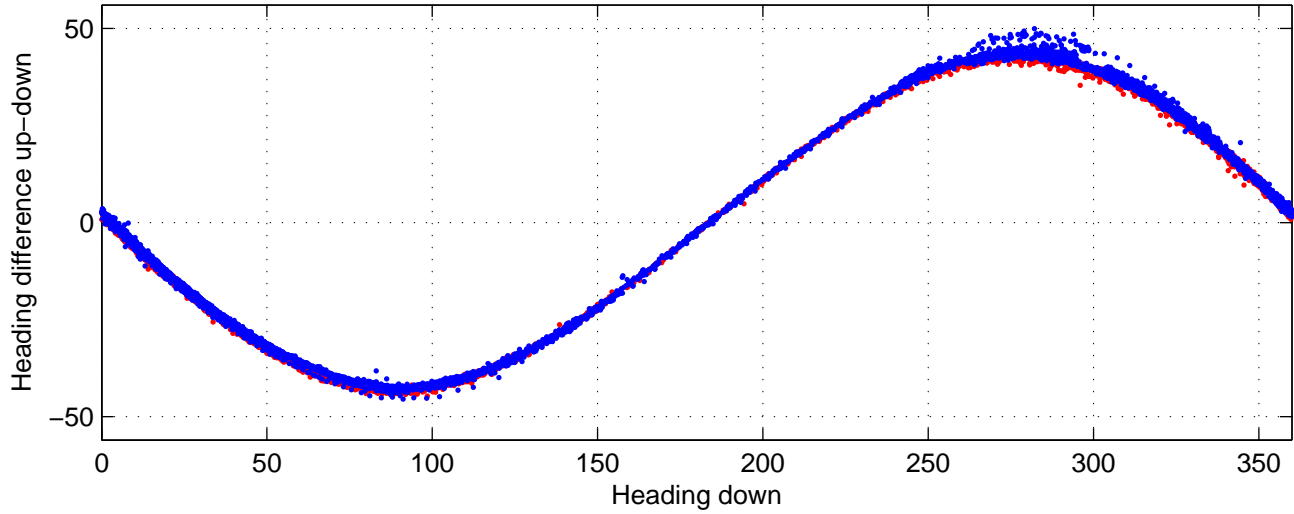

# I08S station #92 (V2) Figure 6

Heading offset :  $-99.1879$  (r/b: down-/upcast)

Pitch offset :  $-0.92153$

Roll offset :  $-0.18672$