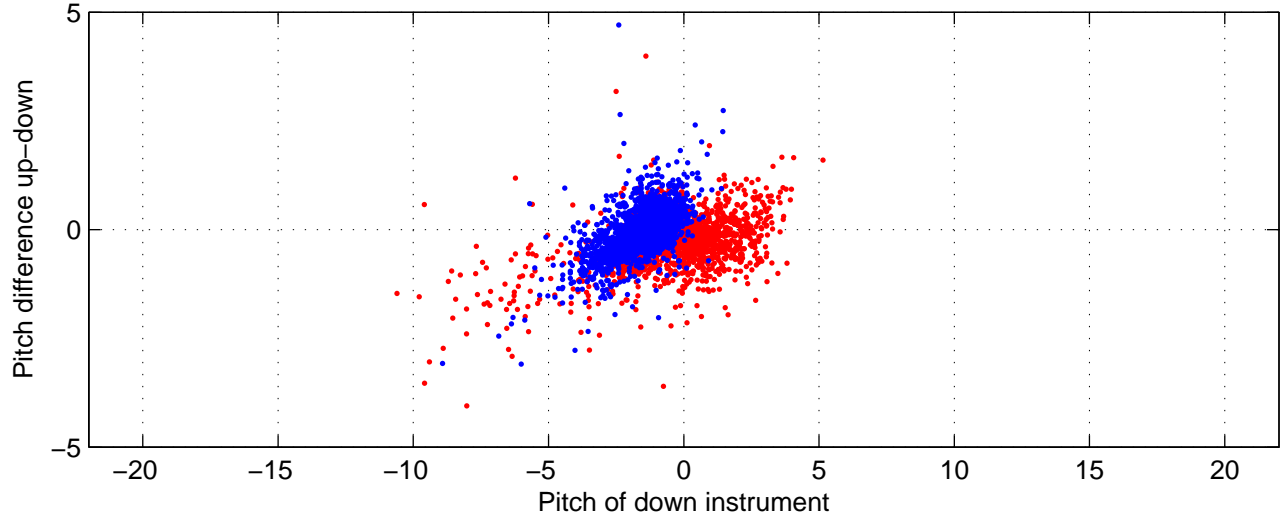

I08S station #94 (V2) Figure 6

Heading offset : -99.5452 (r/b: down-/upcast)

Pitch offset : -1.0335

Roll offset : -0.21579