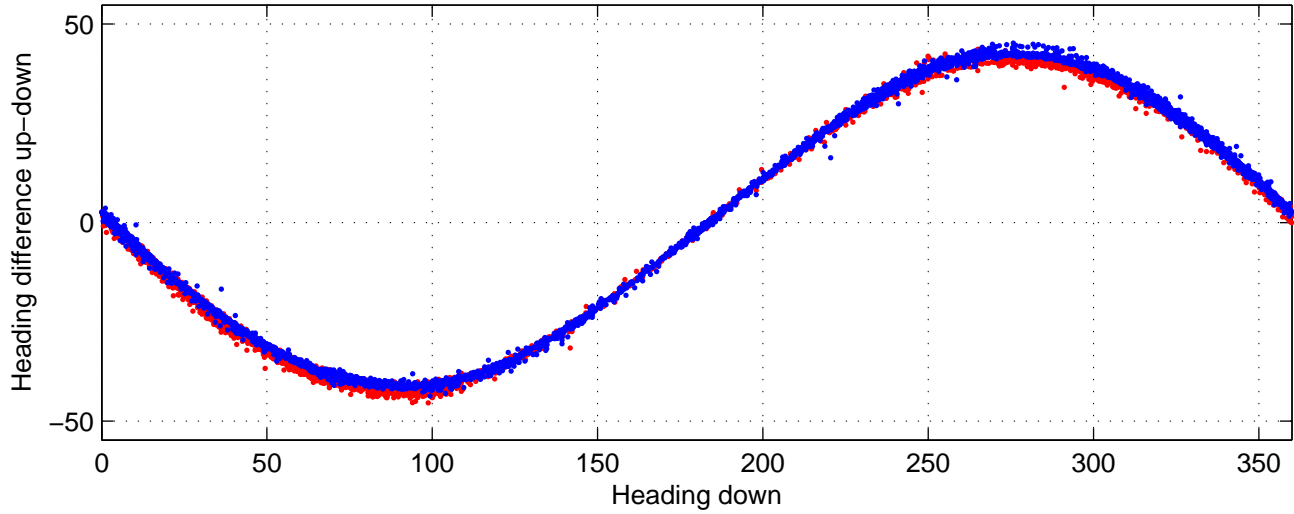

I08S station #94 (V2) Figure 6

Heading offset : -99.5452 (r/b: down-/upcast)

Pitch offset : -1.0335

Roll offset : -0.21579