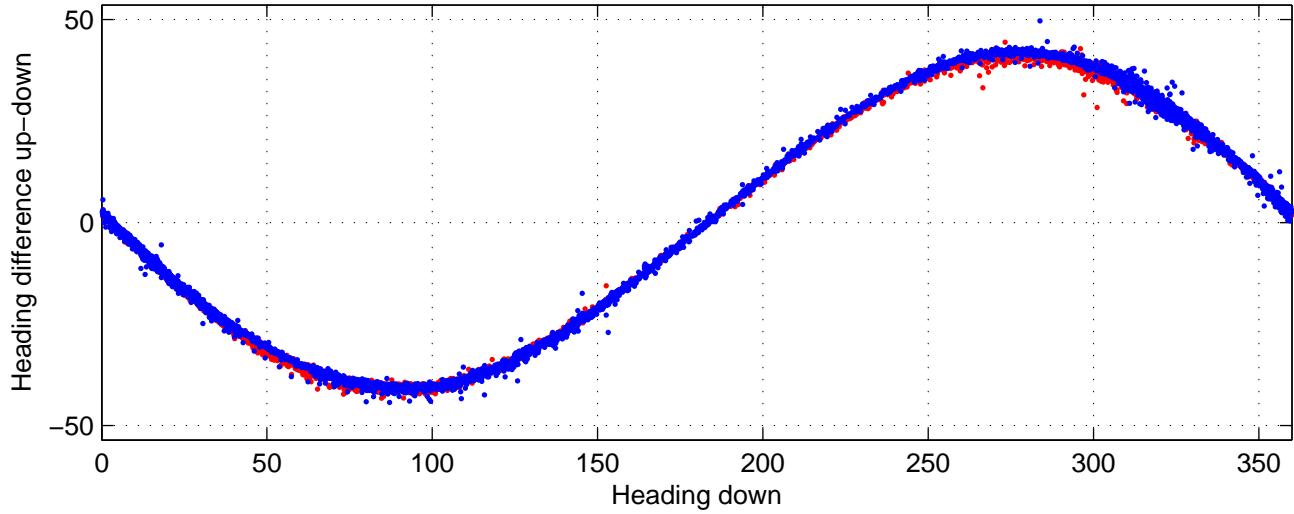

I08S station #95 (V2) Figure 6

Heading offset : -99.2576 (r/b: down-/upcast)

Pitch offset : -1.0255

Roll offset : -0.30468