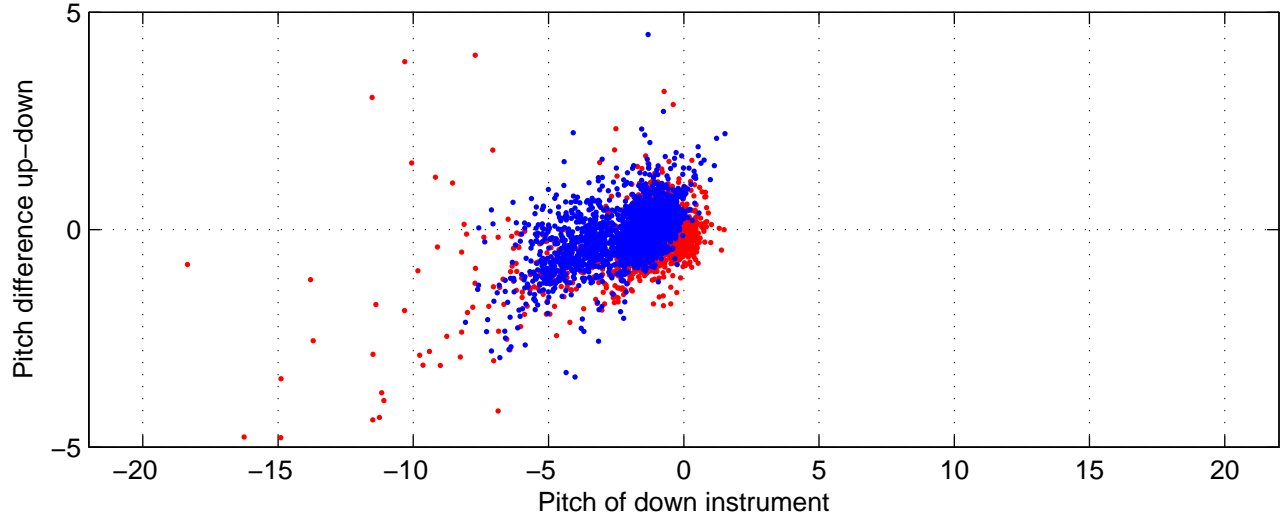

I08S station #95 (V2) Figure 6

Heading offset : -99.2576 (r/b: down-/upcast)

Pitch offset : -1.0255

Roll offset : -0.30468