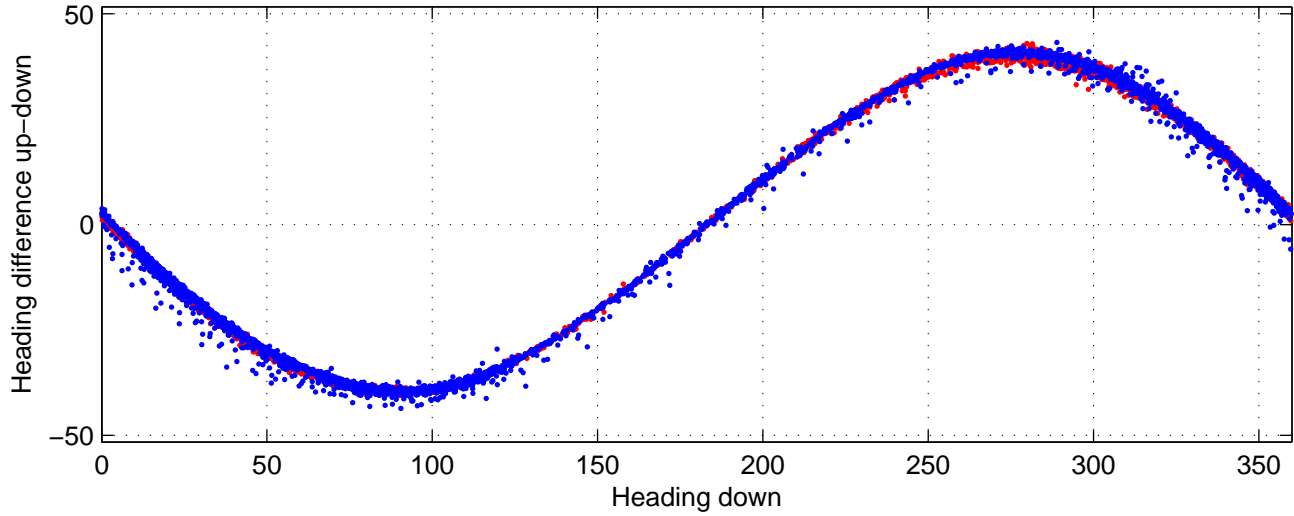

# I08S station #96 (V2) Figure 6

Heading offset :  $-99.3185$  (r/b: down-/upcast)

Pitch offset :  $-0.98507$

Roll offset :  $-0.23618$