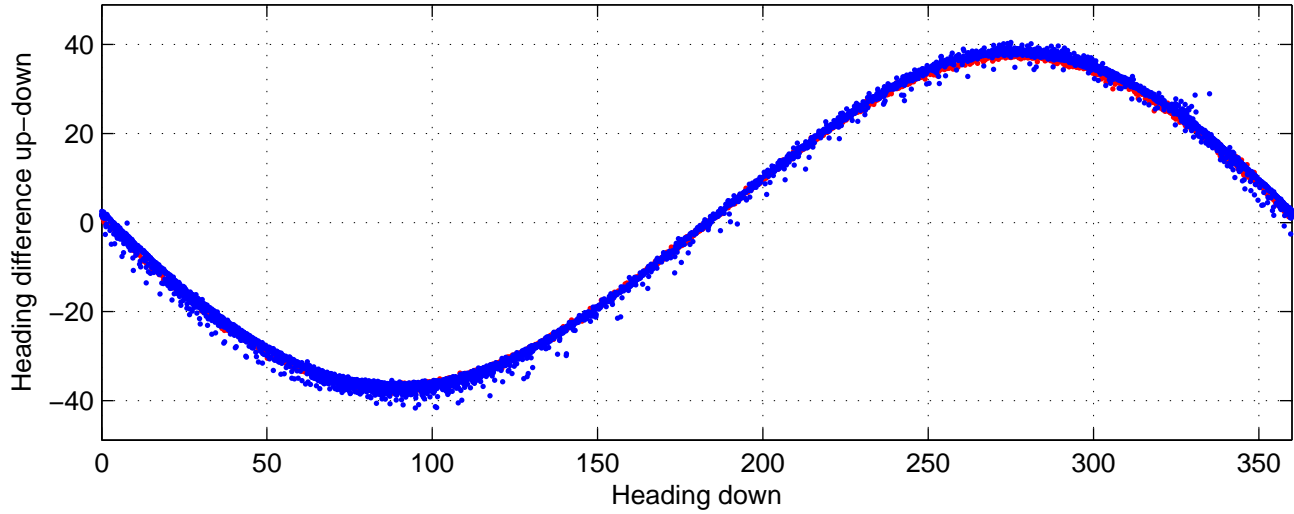

I08S station #98 (V2) Figure 6

Heading offset : -99.3233 (r/b: down-/upcast)

Pitch offset : -0.92262

Roll offset : -0.21221