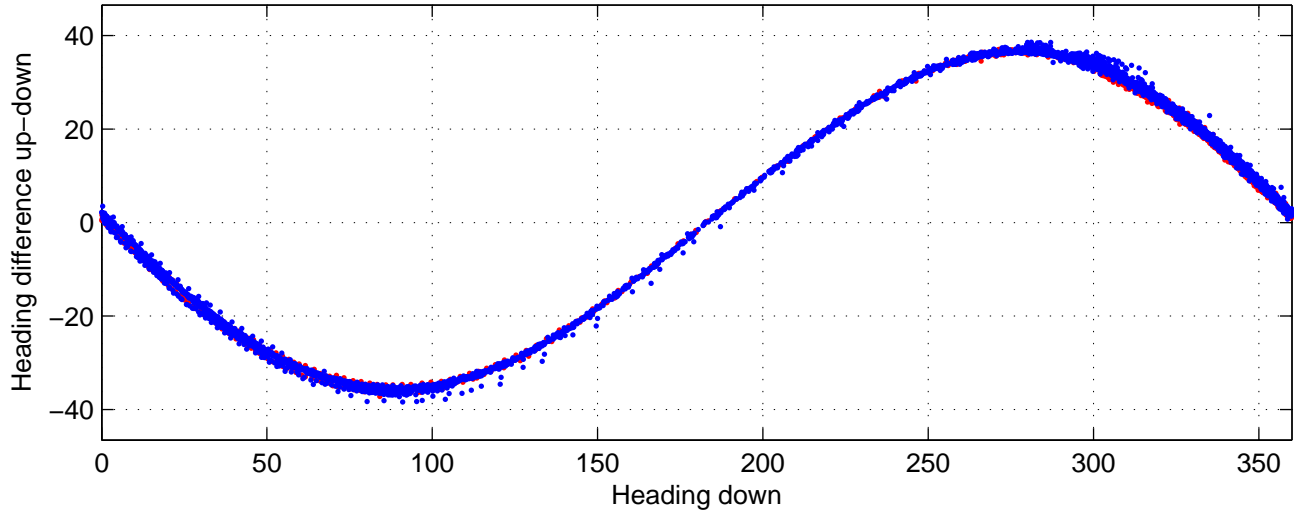

# I08S station #99 (V2) Figure 6

Heading offset :  $-99.5129$  (r/b: down-/upcast)

Pitch offset :  $-0.90625$

Roll offset :  $-0.20432$