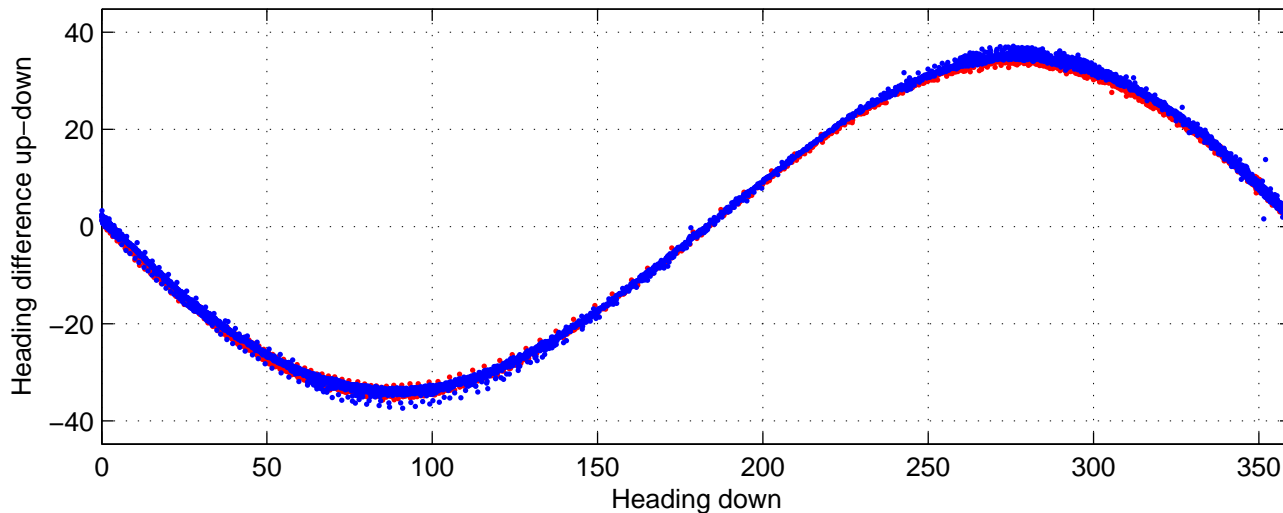

I08S station #101 (V2) Figure 6

Heading offset : -99.5003 (r/b: down-/upcast)

Pitch offset : -0.95251

Roll offset : -0.27931