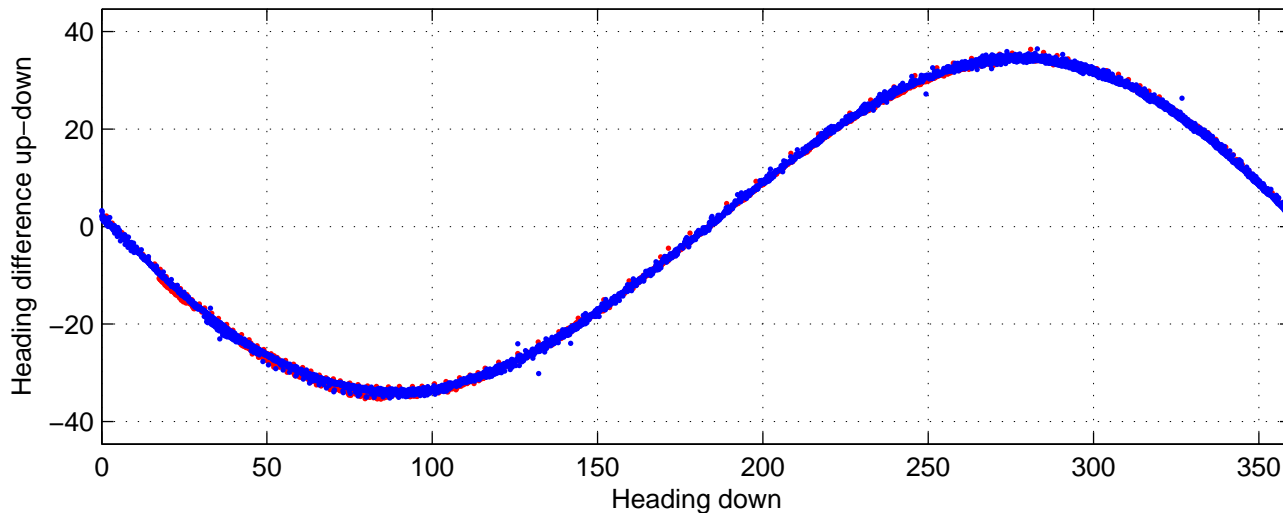

I08S station #102 (V2) Figure 6

Heading offset : -99.5337 (r/b: down-/upcast)

Pitch offset : -0.86939

Roll offset : -0.21609