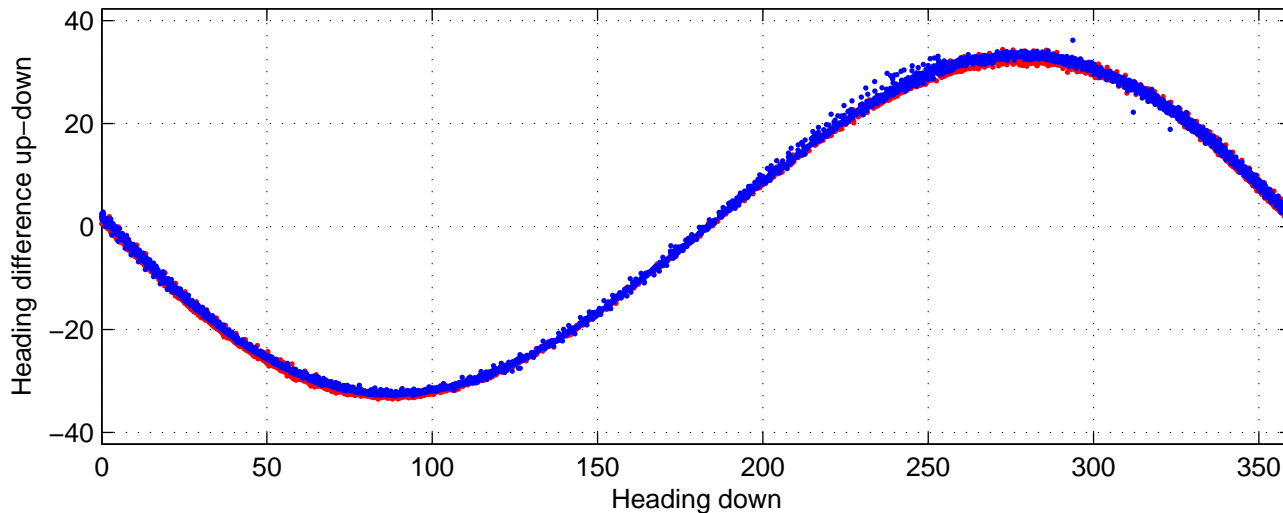

I08S station #104 (V2) Figure 6

Heading offset : -99.5918 (r/b: down-/upcast)

Pitch offset : -0.98512

Roll offset : -0.2555