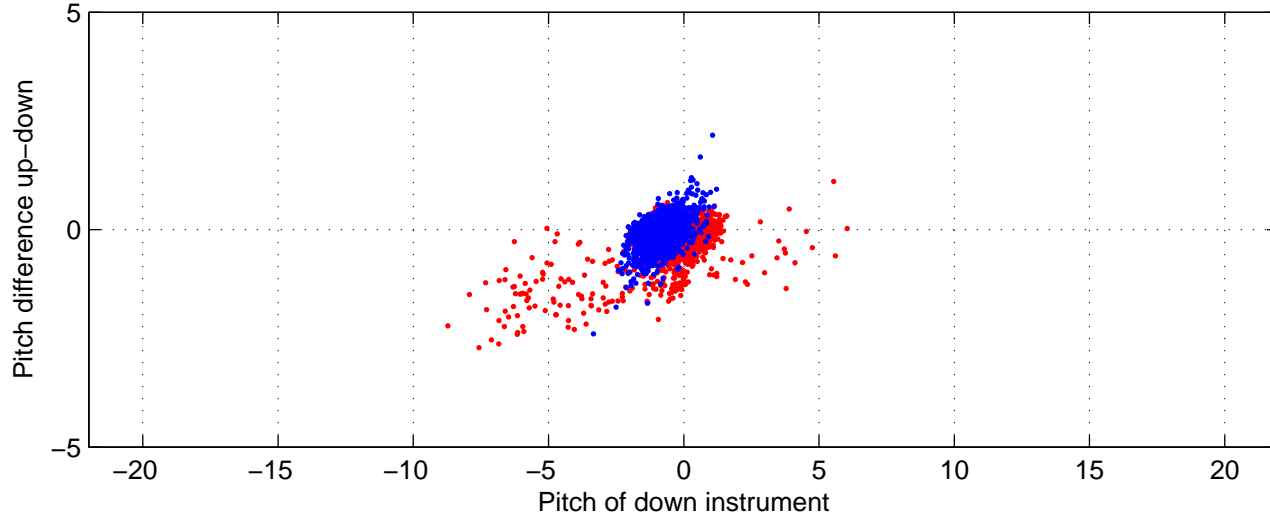

I08S station #105 (V2) Figure 6

Heading offset : -99.5295 (r/b: down-/upcast)

Pitch offset : -0.93734

Roll offset : -0.25007