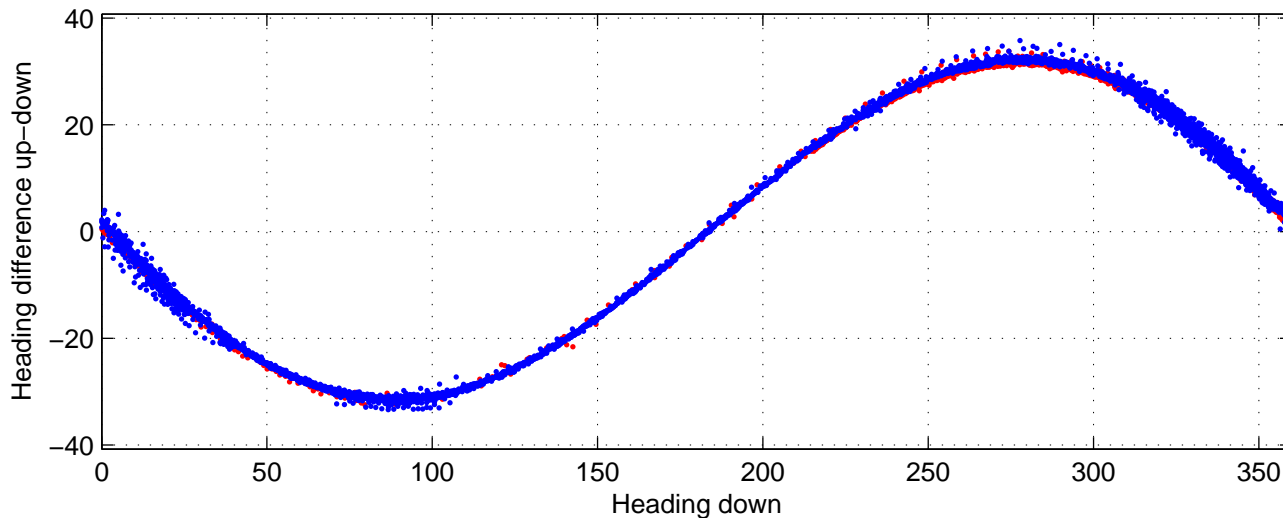

I08S station #105 (V2) Figure 6

Heading offset : -99.5295 (r/b: down-/upcast)

Pitch offset : -0.93734

Roll offset : -0.25007