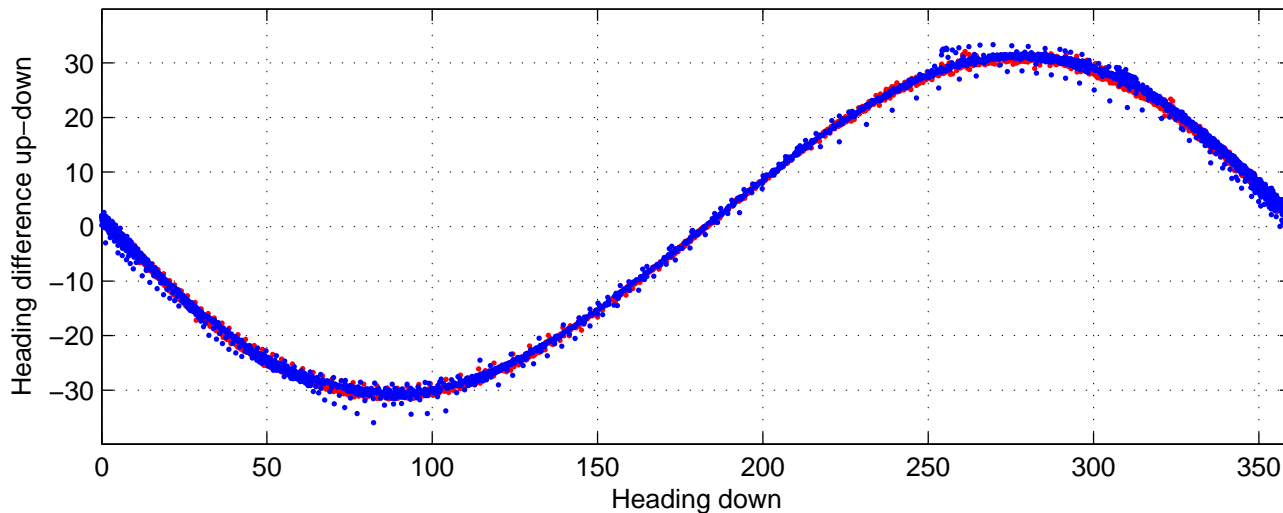

I08S station #106 (V2) Figure 6

Heading offset : -99.273 (r/b: down-/upcast)

Pitch offset : -0.90632

Roll offset : -0.19869