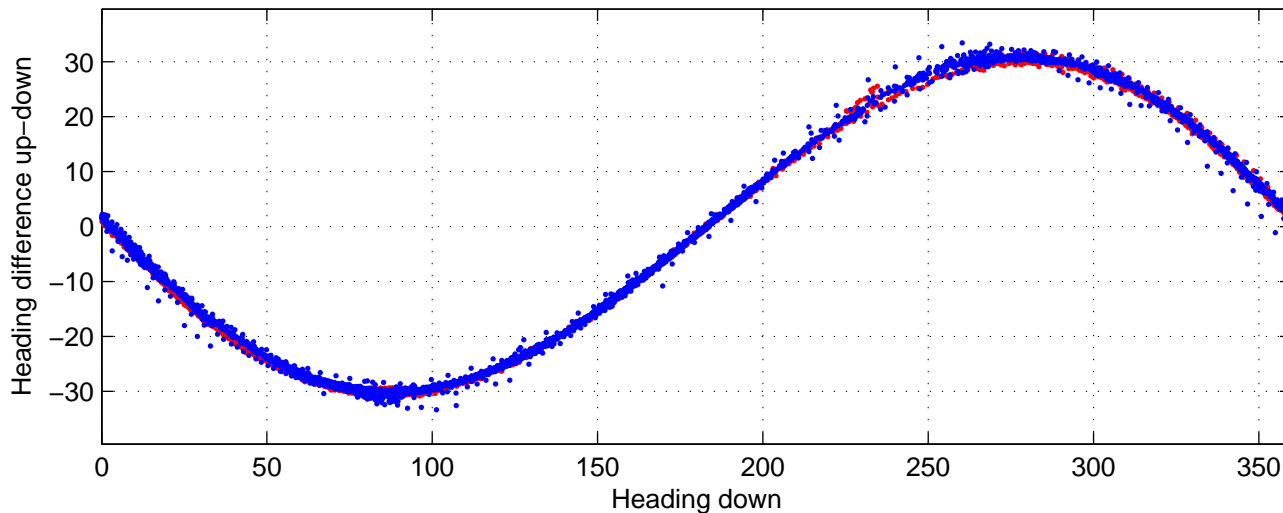

I08S station #107 (V2) Figure 6

Heading offset : -99.2179 (r/b: down-/upcast)

Pitch offset : -0.93315

Roll offset : -0.23471