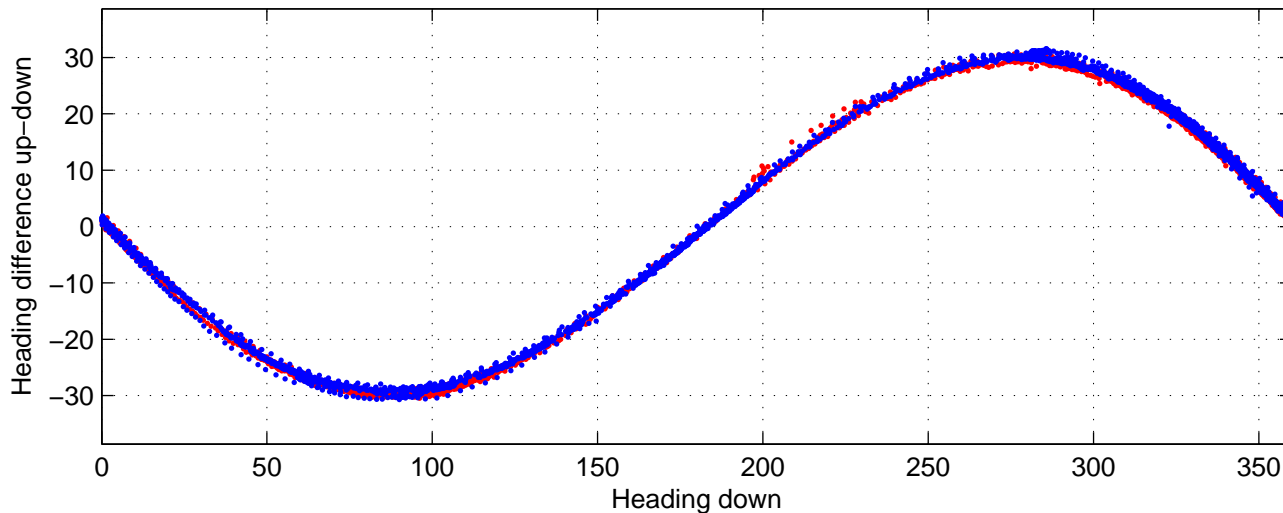

I08S station #108 (V2) Figure 6

Heading offset : -99.3955 (r/b: down-/upcast)

Pitch offset : -0.92587

Roll offset : -0.223