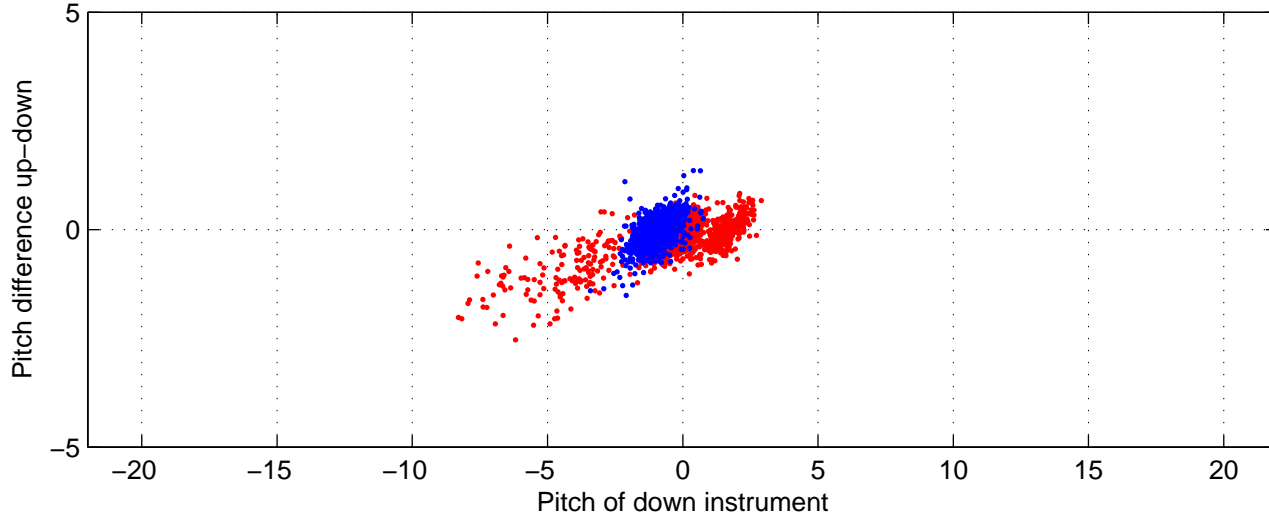

I08S station #111 (V2) Figure 6

Heading offset : -99.1576 (r/b: down-/upcast)

Pitch offset : -0.81925

Roll offset : -0.14308