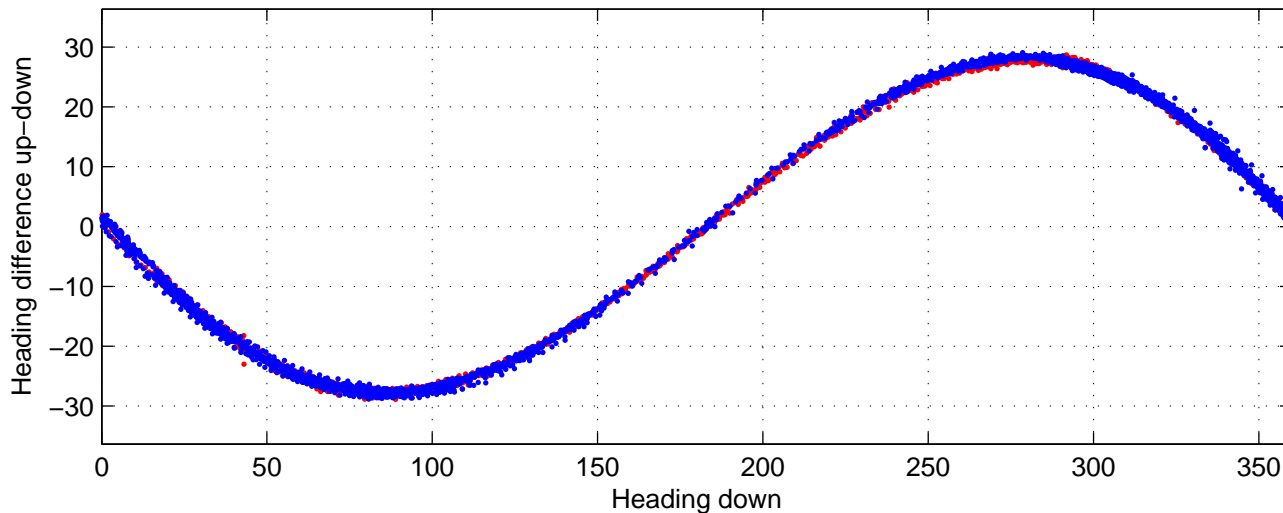

I08S station #111 (V2) Figure 6

Heading offset : -99.1576 (r/b: down-/upcast)

Pitch offset : -0.81925

Roll offset : -0.14308