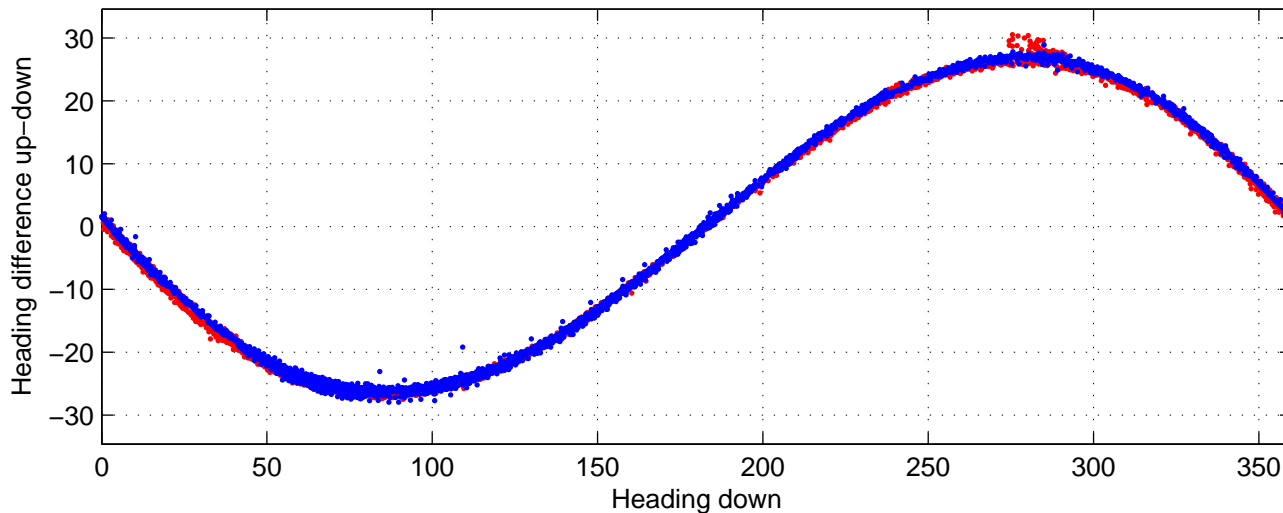

# I08S station #113 (V2) Figure 6

Heading offset :  $-99.2091$  (r/b: down-/upcast)

Pitch offset :  $-0.87554$

Roll offset :  $-0.081116$