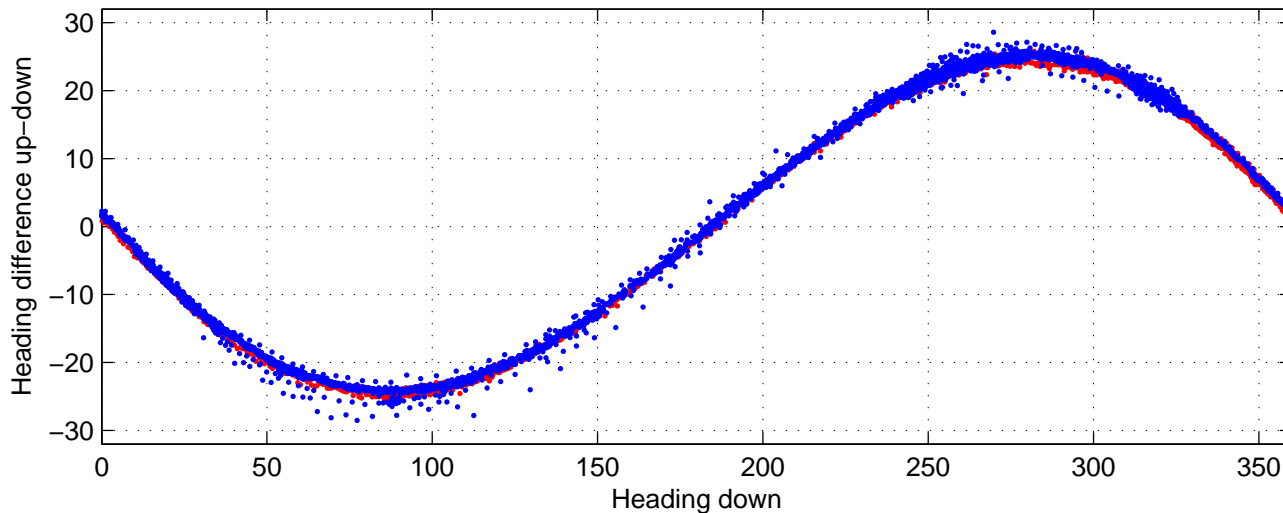

I08S station #115 (V2) Figure 6

Heading offset : -99.2592 (r/b: down-/upcast)

Pitch offset : -0.84396

Roll offset : -0.25087