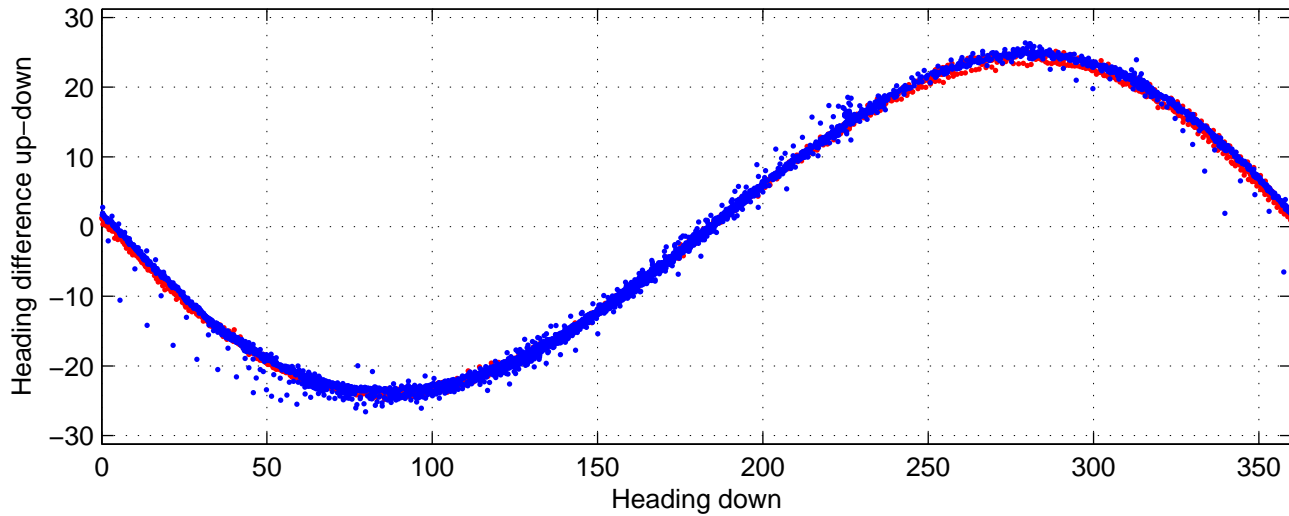

I08S station #116 (V2) Figure 6

Heading offset : -99.2294 (r/b: down-/upcast)

Pitch offset : -0.75973

Roll offset : -0.18656