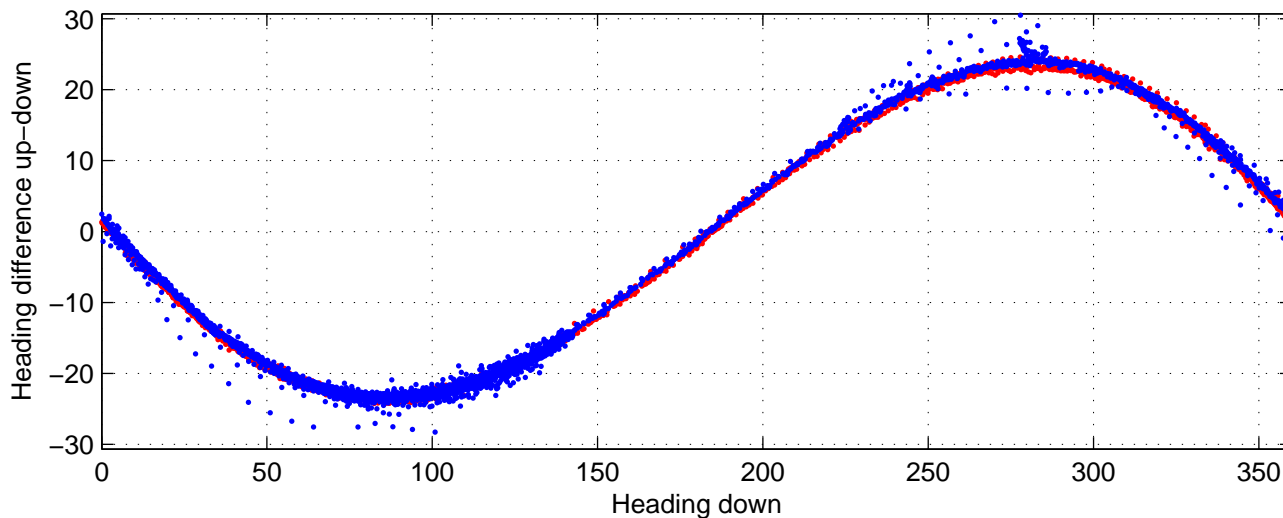

I08S station #117 (V2) Figure 6

Heading offset : -99.2626 (r/b: down-/upcast)

Pitch offset : -0.742

Roll offset : -0.18545