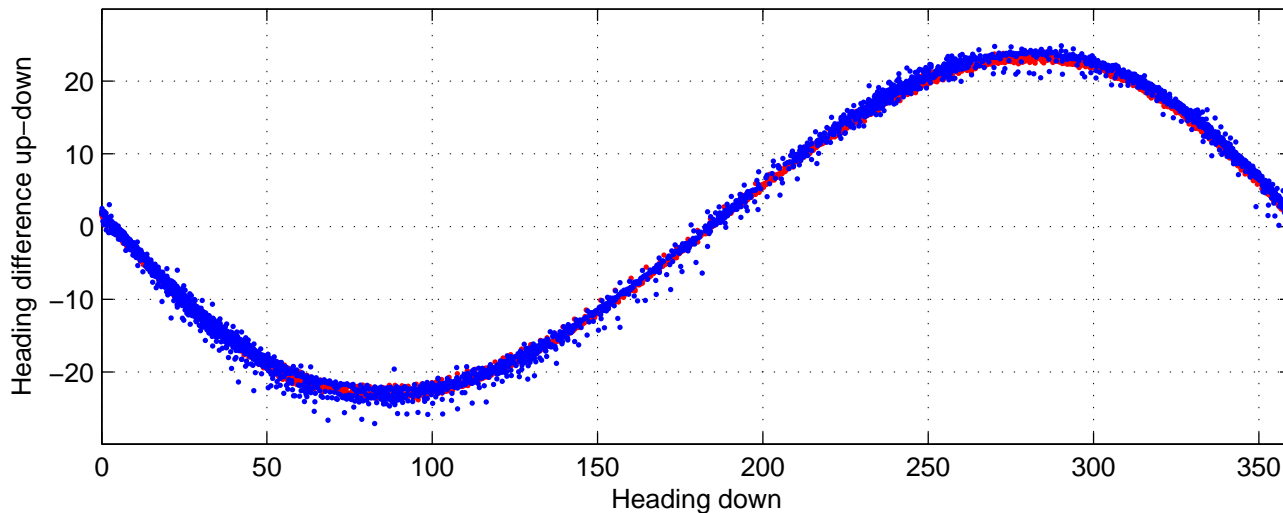

I08S station #118 (V2) Figure 6

Heading offset : -99.0688 (r/b: down-/upcast)

Pitch offset : -0.72857

Roll offset : -0.1232