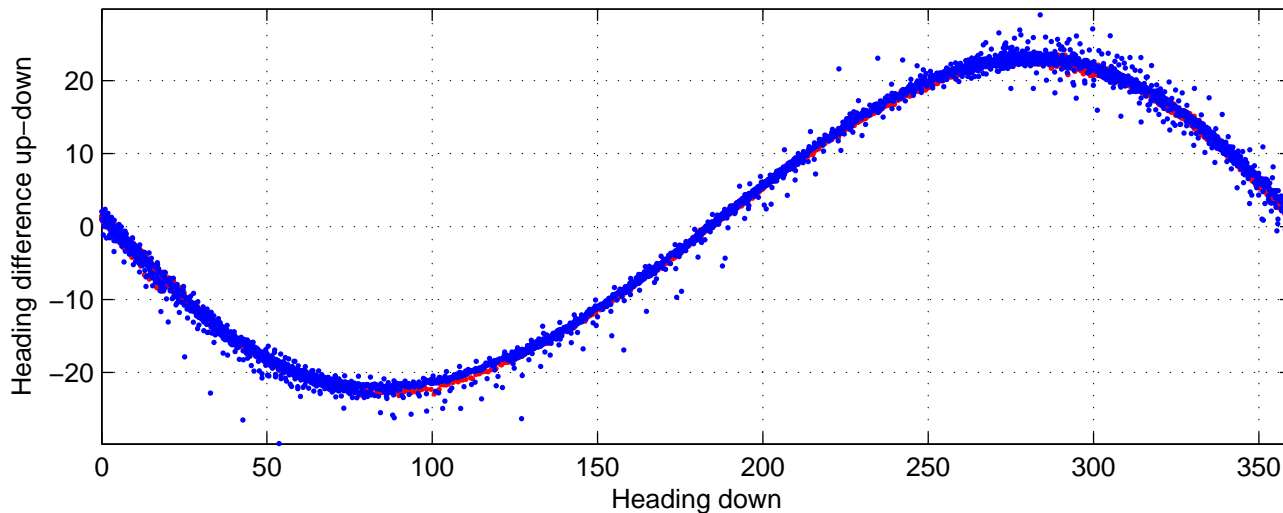

I08S station #119 (V2) Figure 6

Heading offset : -99.1815 (r/b: down-/upcast)

Pitch offset : -0.77075

Roll offset : -0.20424