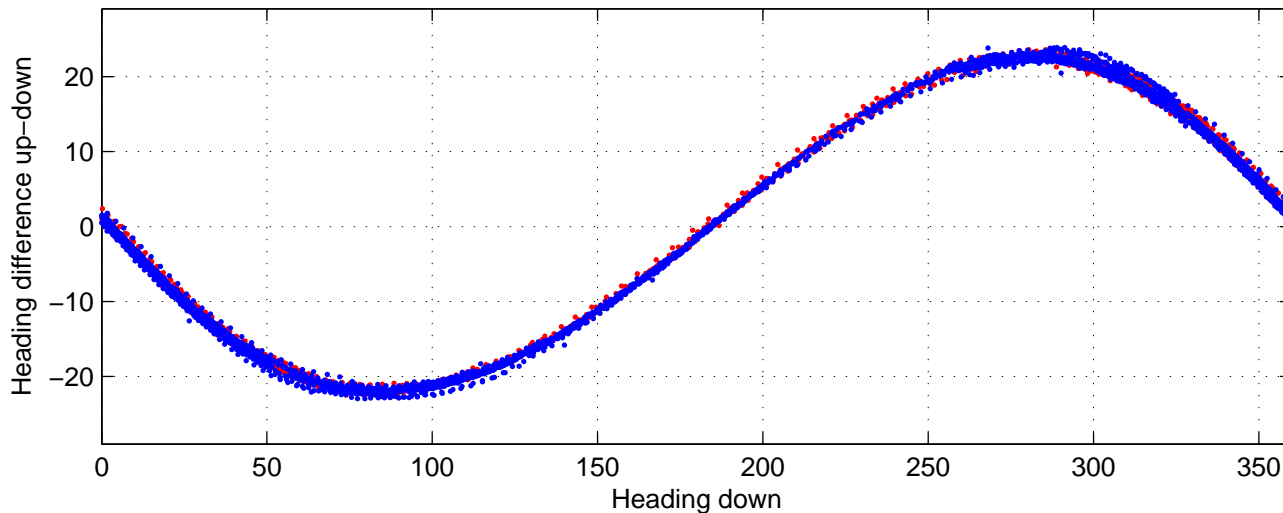

I08S station #120 (V2) Figure 6

Heading offset : -99.3368 (r/b: down-/upcast)

Pitch offset : -0.78438

Roll offset : -0.17015