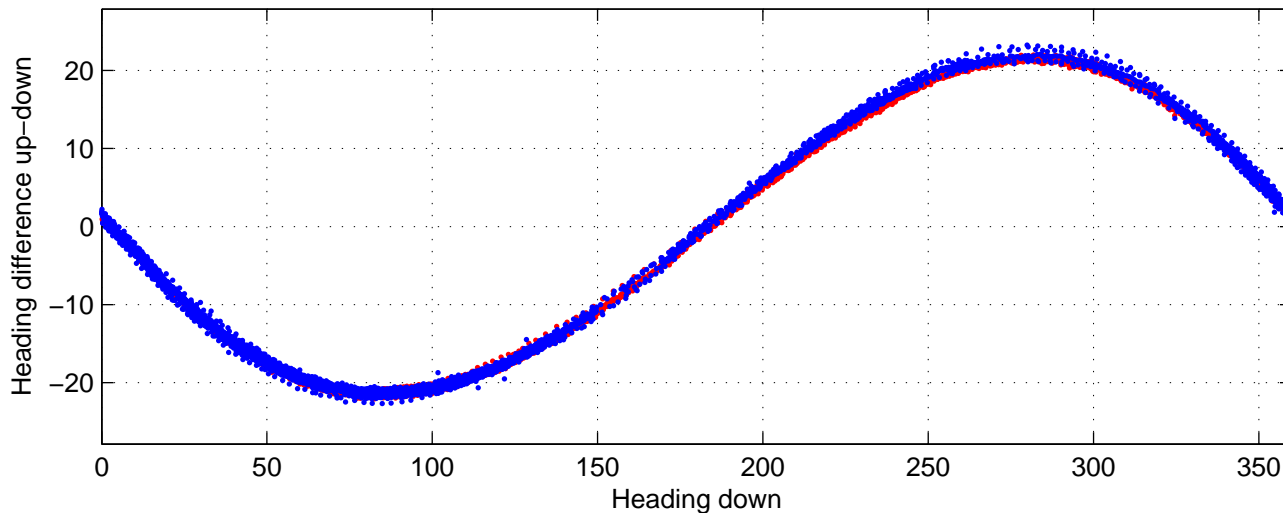

I08S station #121 (V2) Figure 6

Heading offset : -99.0843 (r/b: down-/upcast)

Pitch offset : -0.83886

Roll offset : -0.25036