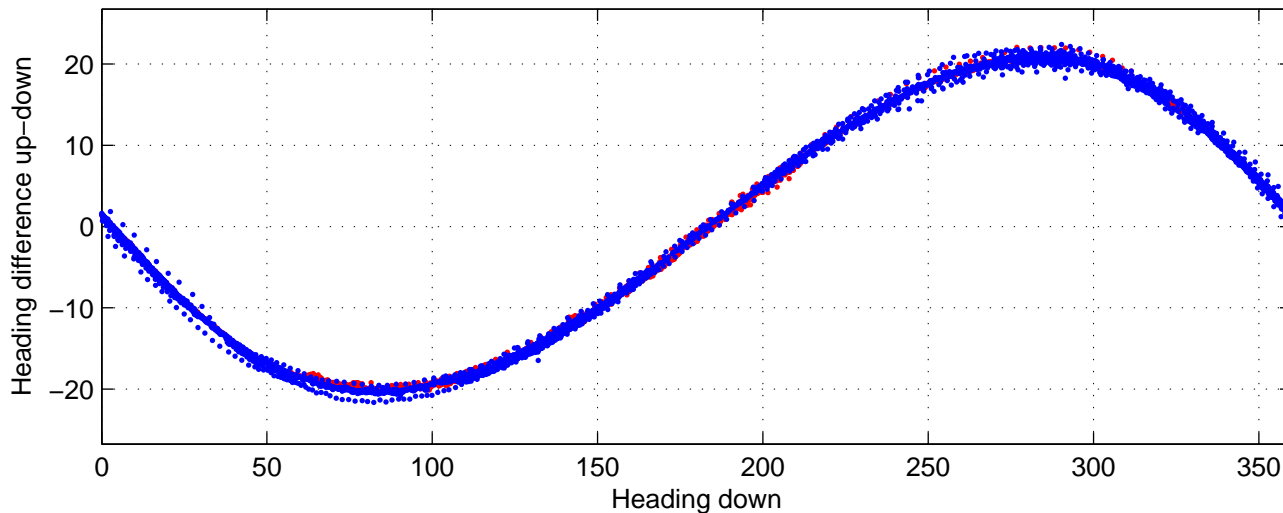

# I08S station #124 (V2) Figure 6

Heading offset :  $-99.299$  (r/b: down-/upcast)

Pitch offset :  $-0.79396$

Roll offset :  $-0.19188$