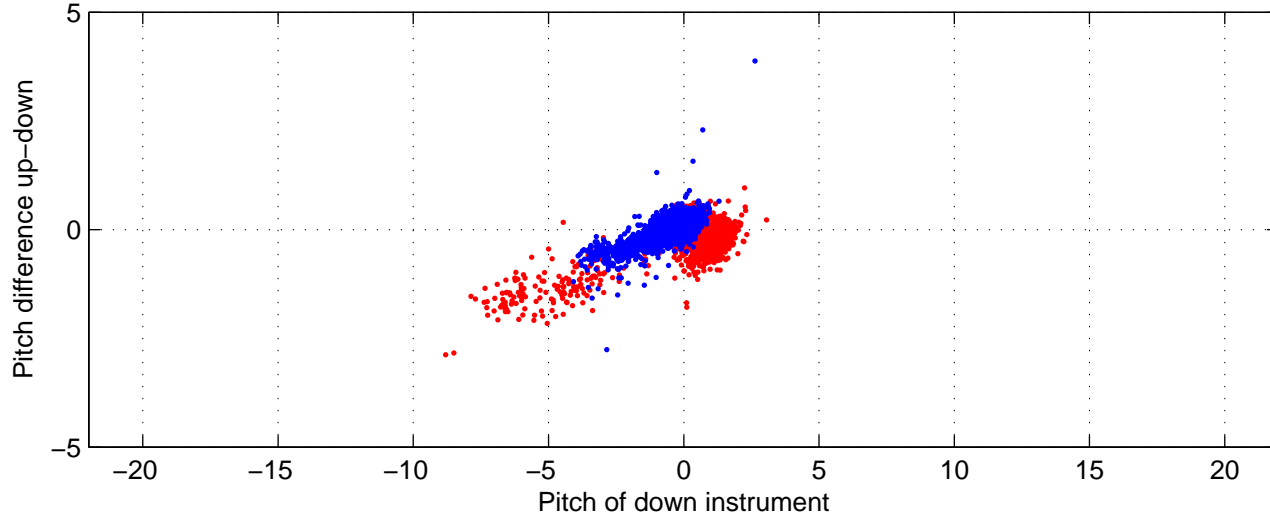

# I08S station #124 (V2) Figure 6

Heading offset :  $-99.299$  (r/b: down-/upcast)

Pitch offset :  $-0.79396$

Roll offset :  $-0.19188$