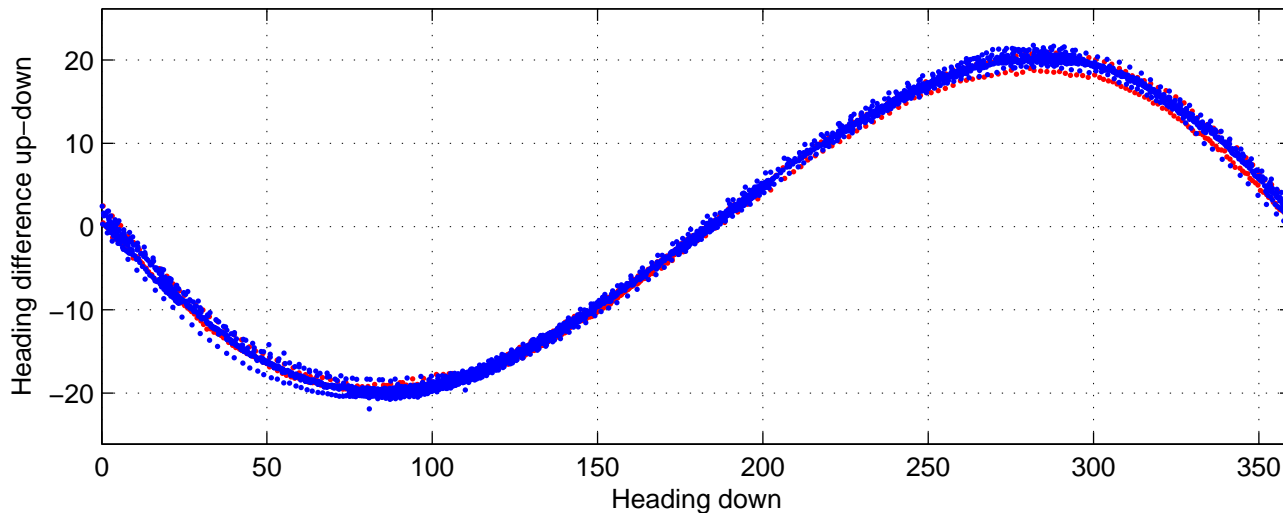

I08S station #125 (V2) Figure 6

Heading offset : -99.2465 (r/b: down-/upcast)

Pitch offset : -0.76617

Roll offset : -0.212