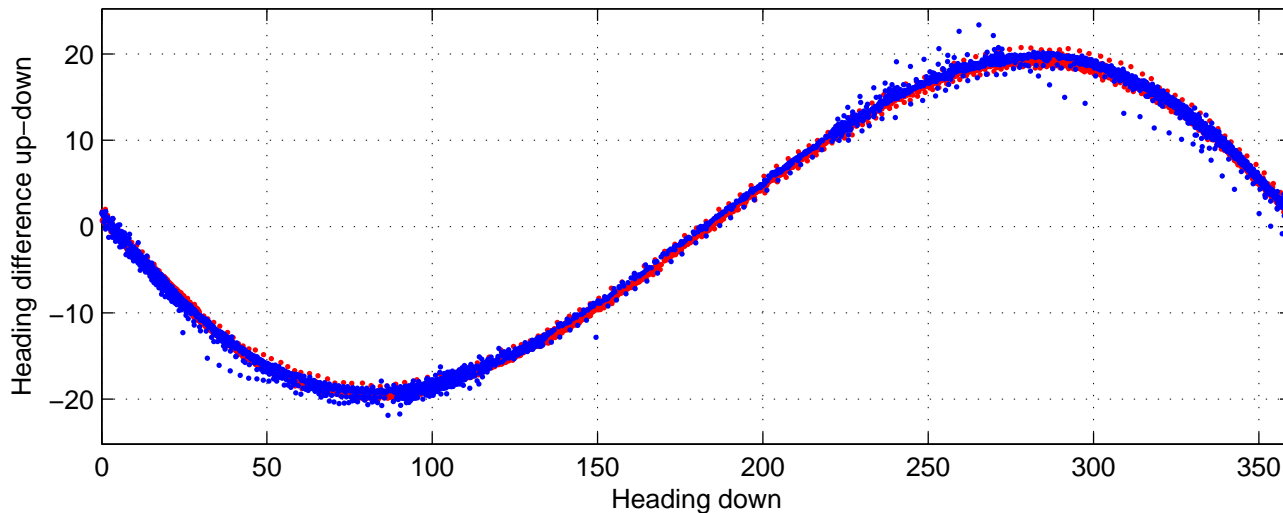

I08S station #126 (V2) Figure 6

Heading offset : -99.0898 (r/b: down-/upcast)

Pitch offset : -0.76757

Roll offset : -0.25392