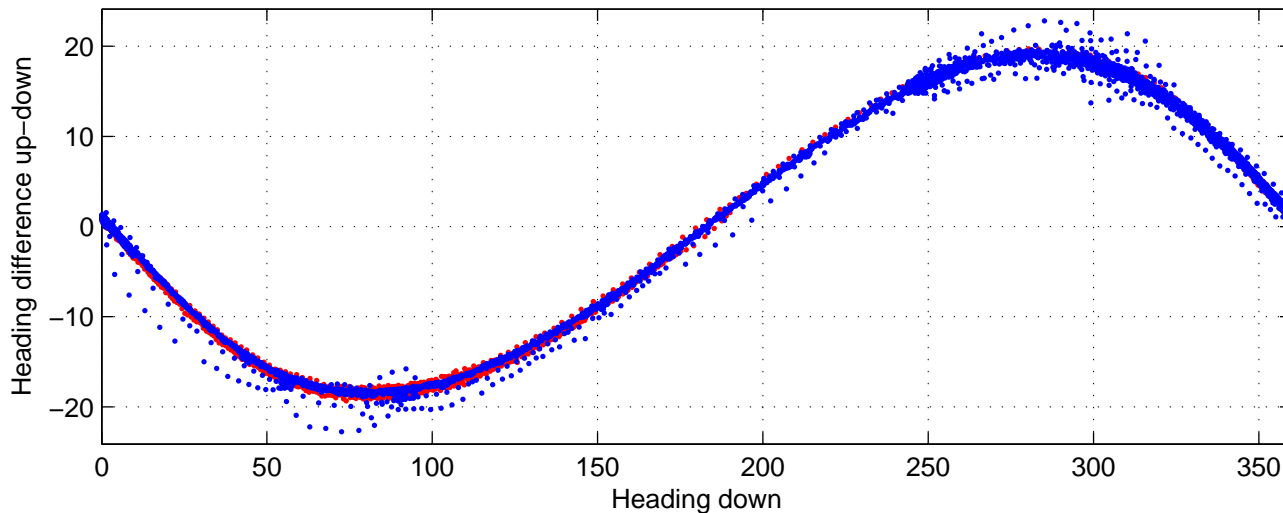

I08S station #128 (V2) Figure 6

Heading offset : -99.2915 (r/b: down-/upcast)

Pitch offset : -0.74762

Roll offset : -0.18726