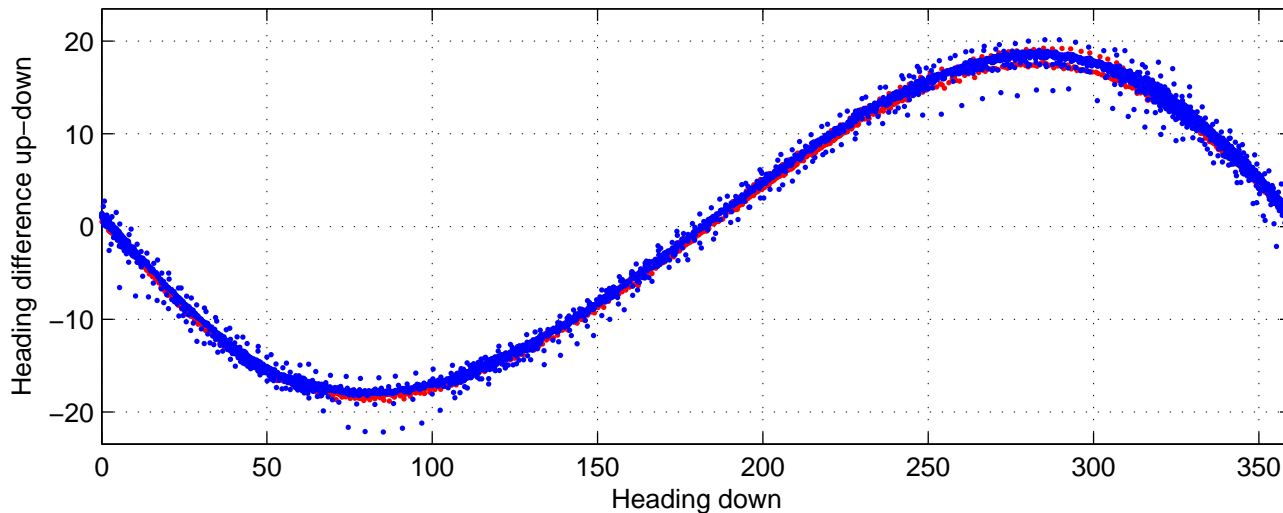

I08S station #130 (V2) Figure 6

Heading offset : -99.1854 (r/b: down-/upcast)

Pitch offset : -0.7573

Roll offset : -0.15097