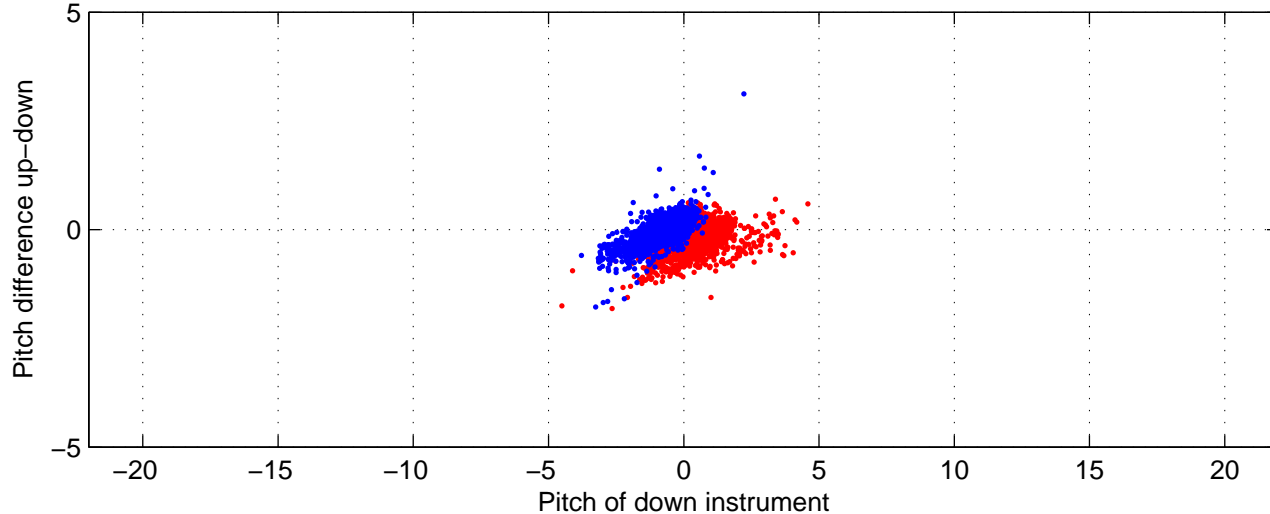

I08S station #131 (V2) Figure 6

Heading offset : -99.2668 (r/b: down-/upcast)

Pitch offset : -0.84846

Roll offset : -0.25556