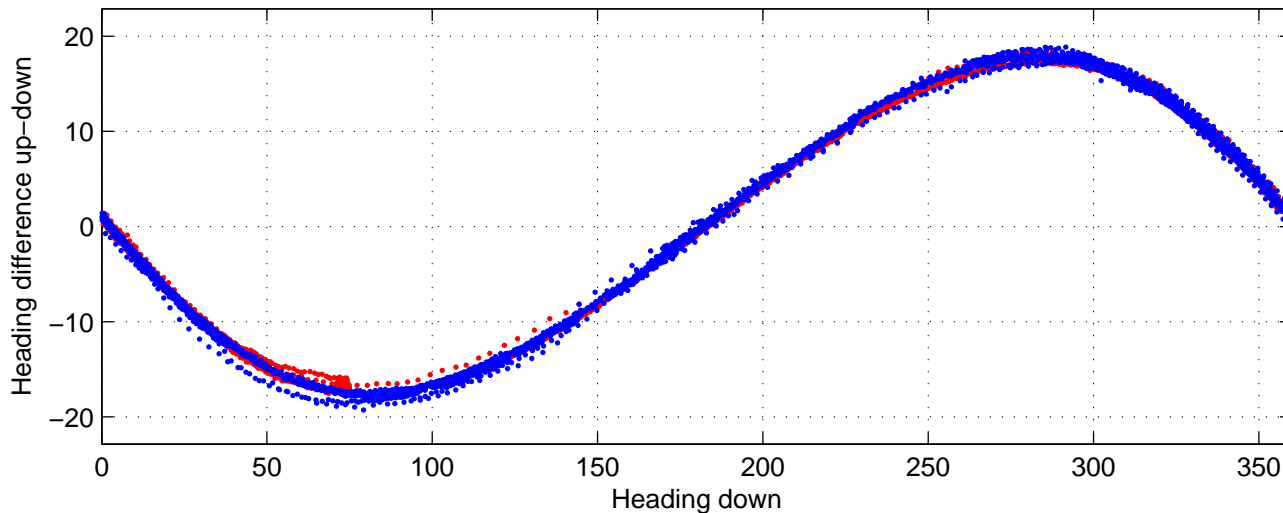

I08S station #131 (V2) Figure 6

Heading offset : -99.2668 (r/b: down-/upcast)

Pitch offset : -0.84846

Roll offset : -0.25556