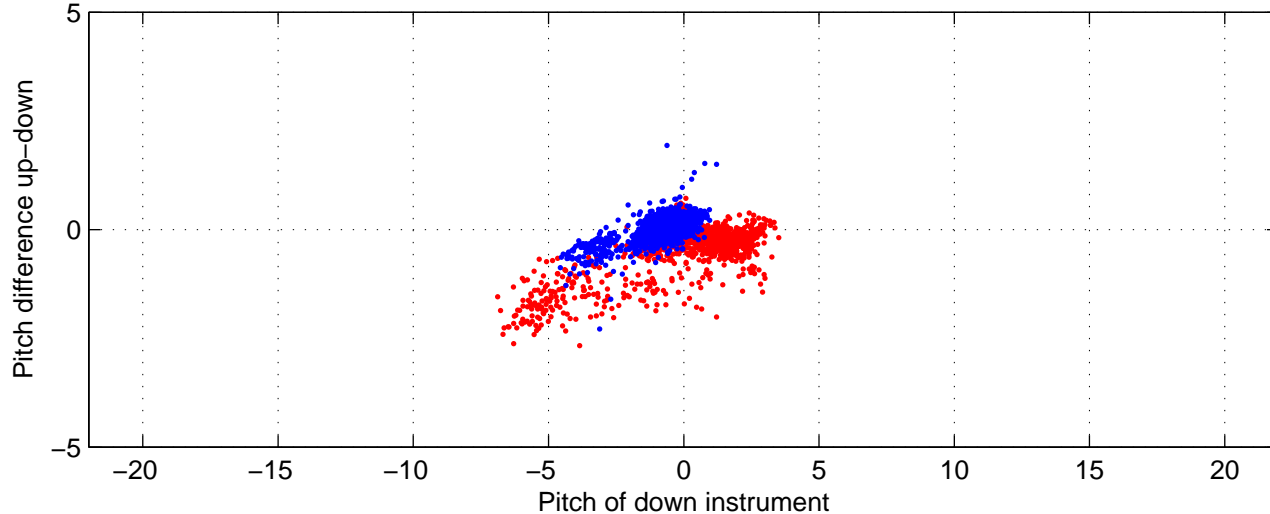

# I08S station #134 (V2) Figure 6

Heading offset :  $-99.1613$  (r/b: down-/upcast)

Pitch offset :  $-0.88068$

Roll offset :  $-0.23093$