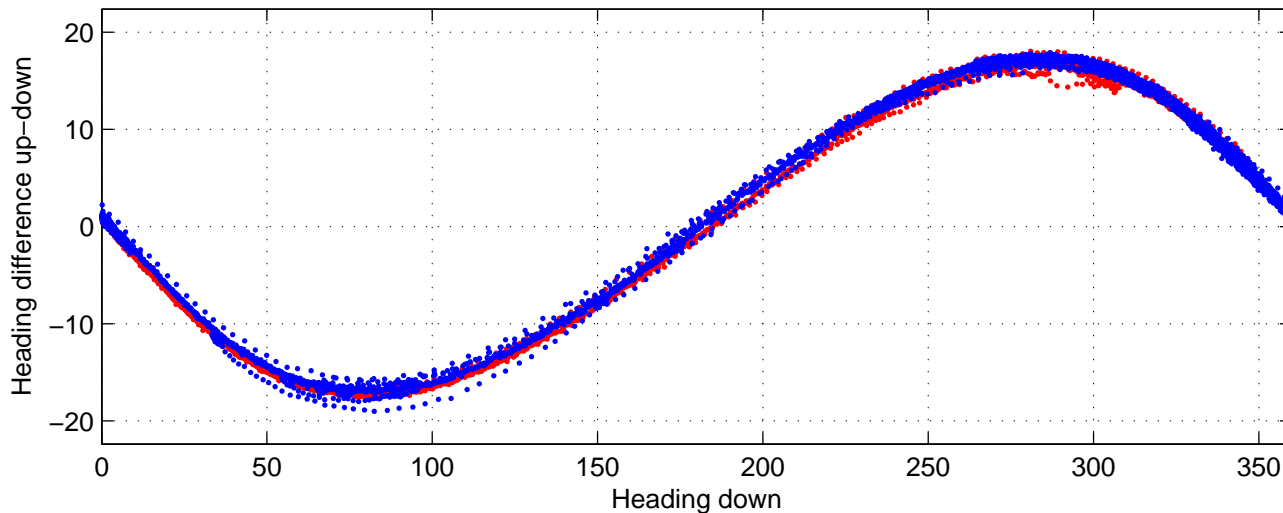

# I08S station #134 (V2) Figure 6

Heading offset :  $-99.1613$  (r/b: down-/upcast)

Pitch offset :  $-0.88068$

Roll offset :  $-0.23093$