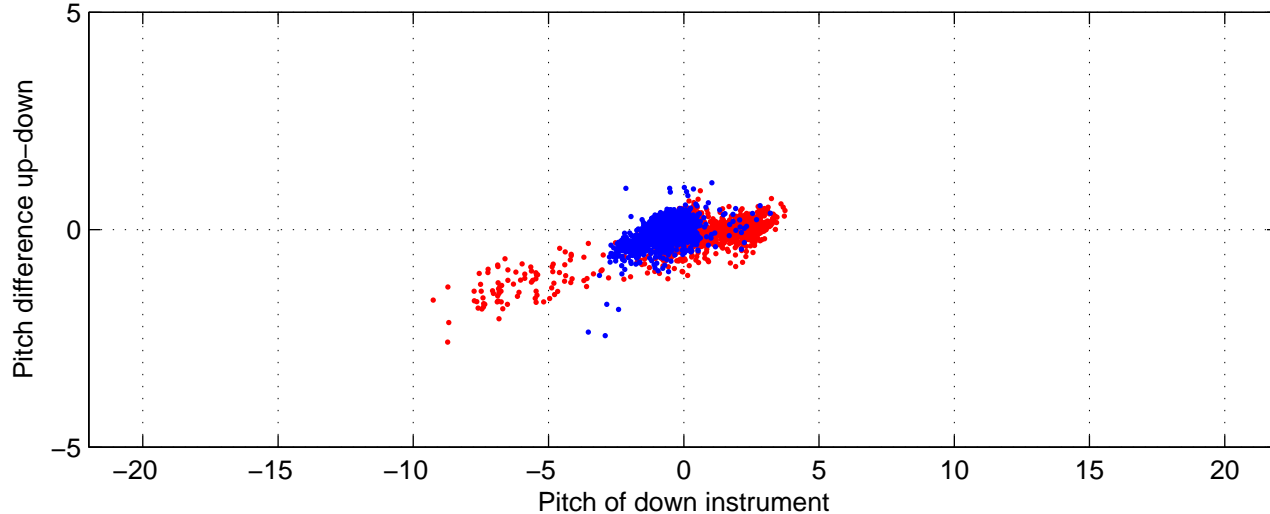

I08S station #135 (V2) Figure 6

Heading offset : -99.1164 (r/b: down-/upcast)

Pitch offset : -0.81525

Roll offset : -0.2597