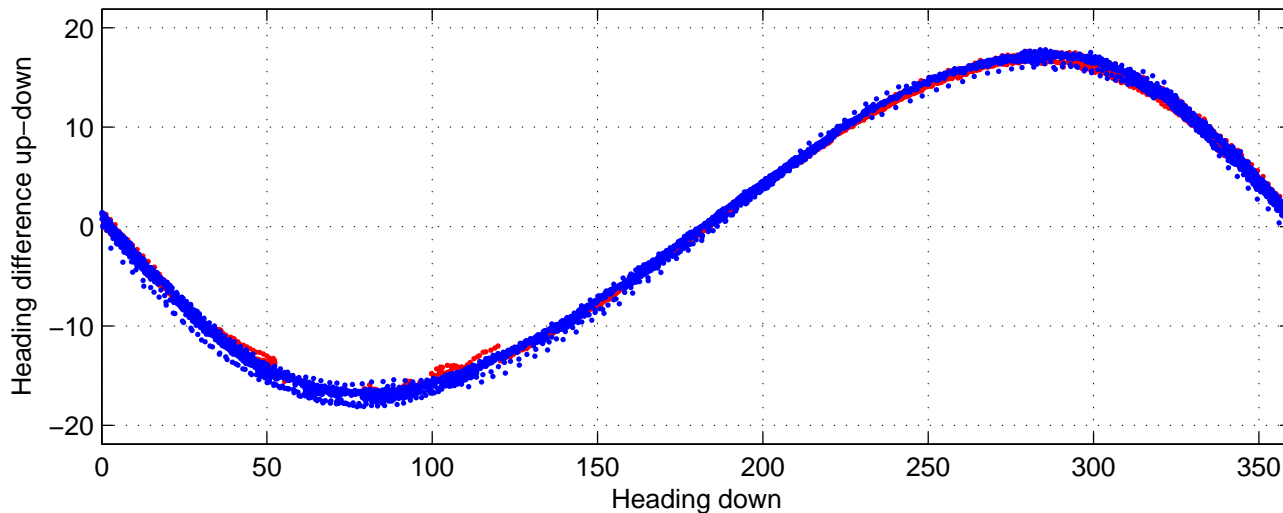

I08S station #135 (V2) Figure 6

Heading offset : -99.1164 (r/b: down-/upcast)

Pitch offset : -0.81525

Roll offset : -0.2597