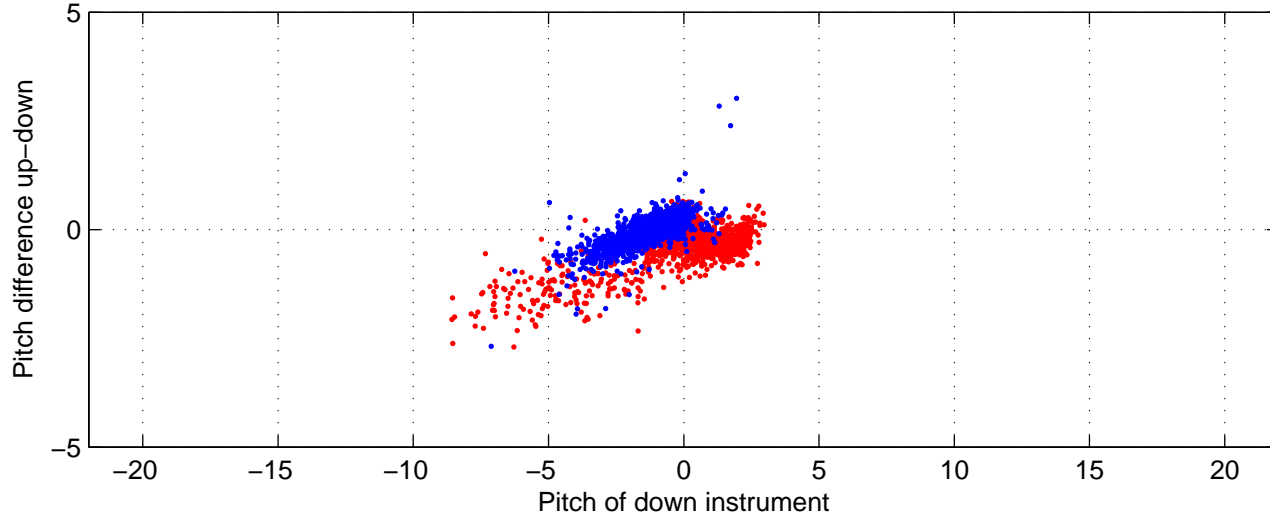

I08S station #136 (V2) Figure 6

Heading offset : -99.1207 (r/b: down-/upcast)

Pitch offset : -0.83652

Roll offset : -0.15869