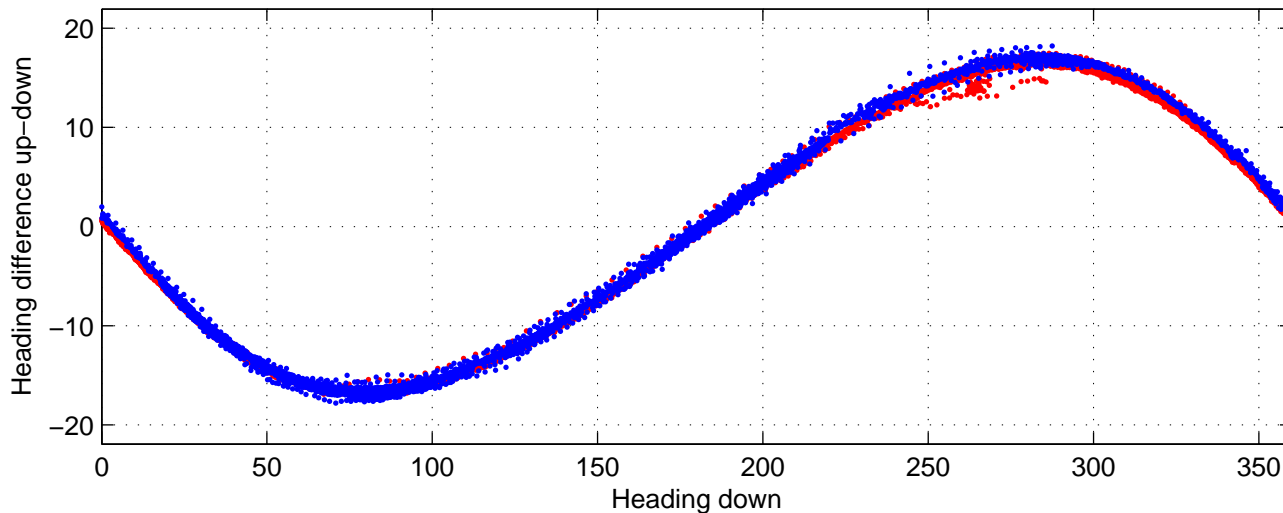

I08S station #136 (V2) Figure 6

Heading offset : -99.1207 (r/b: down-/upcast)

Pitch offset : -0.83652

Roll offset : -0.15869